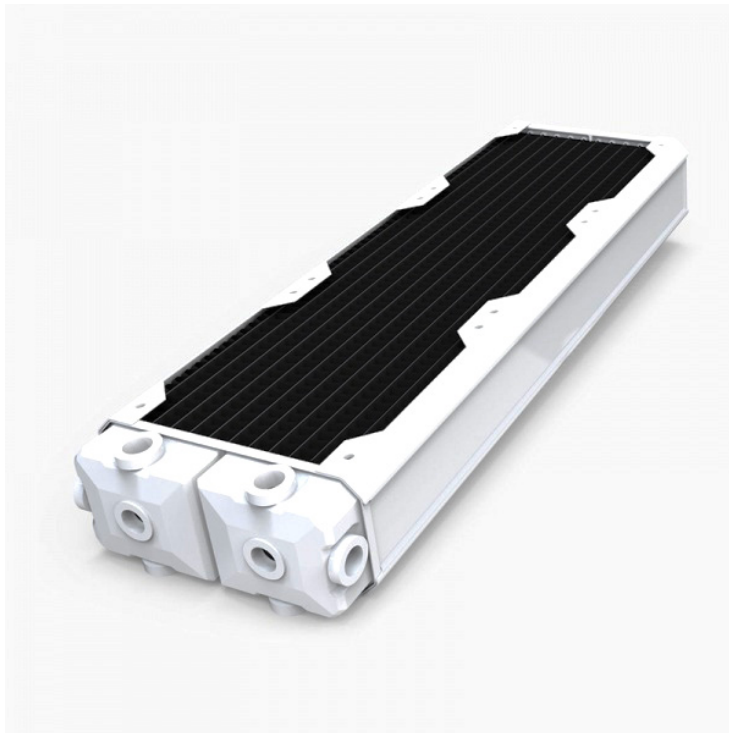

HARDWARE LABS

Hardware Labs Black Ice SR2 Multiport Satin White Radiator - 360mm

\$138.50

Product Images

Short Description

The Black Ice® SR2™ MP delivers the next level in ultra-stealth PC radiator performance. Bringing to bear the new Black Ice® SR2™ compact Xtreme+ platform, the SR2™ 360 MP offers case-mod professionals a high flow triple 120mm fan form factor radiator with scalable ultra-stealth performance.

Description

The Black Ice® SR2™ MP delivers the next level in ultra-stealth PC radiator performance. Bringing to bear the new Black Ice® SR2™ compact Xtreme+ platform, the SR2™ 360 MP offers case-mod professionals a high flow triple 120mm fan form factor radiator with scalable ultra-stealth performance.

Features

Width: 133 mm Height: 399 mm Thickness: 60 mm

- Built-in 8-PORT Inlet/Outlet manifold system
- 120 mm x 3 fan Xtreme+ form factor 3-row radiator
- 398mm x 133mm x 60mm (L x W x H)
- 9 FPI 45 Micron Copper Fins
- Optimized for sub-800 rpm ultra-stealth fans
- Supercruise™ optimizations for scalable performance with higher speed fans
- 50% more tubing area than the Black Ice® SR1-360
- Increased internal coolant flow rates optimized for multi-stage cooling configurations
- Standard G 1/4" inlet/outlet fittings
- Standard M4 mounting threads
- Compatible with Black Ice® Xtreme 3, Black Ice® GTX™ 360 and Black Ice® SR1® 360 radiators
- Custom Satin White™ high quality finish
- Fully ROHS Compliant
- 100% Made from conflict-free materials
- Industry standard Black Ice® quality
- Lifetime warranty against manufacturing defects*
- 6 Delrin stop plugs pre-installed + 2 in the packaging.