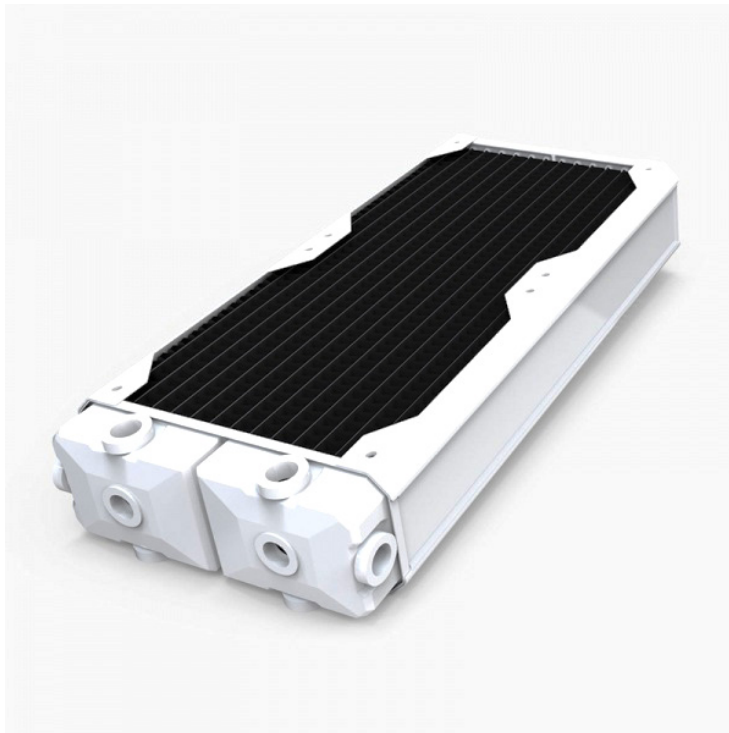

HARDWARE LABS

Hardware Labs Black Ice SR2 Multiport Satin White Radiator - 280mm

\$127.50

Product Images

Short Description

The Black Ice® SR2™ MP delivers the next level in ultra-stealth PC radiator performance. The new Black Ice® SR2™ 280 MP uses the same ultra-stealth optimized Black Ice>® SR2™ compact Xtreme+ core design in a dual-140mm fan form factor. This gives performance enthusiasts a high flow, acoustically balanced and scalable PC radiator platform.

Description

The Black Ice® SR2™ MP delivers the next level in ultra-stealth PC radiator performance. The new Black Ice® SR2™ 280 MP uses the same ultra-stealth optimized Black Ice>® SR2™ compact Xtreme+ core design in a dual-140mm fan form factor. This gives performance enthusiasts a high flow, acoustically balanced and scalable PC radiator platform.

Features

0

Specifications

	Recommended Capacity	Stealth	Supercruise	8-Core CPU	GPU SLI/Crossfire	FANS
SR2-120 MP	420W	■	■	■	1	1 X 120mm
SR2-240 MP	950W	■	■	■	TRIPLE	2 X 120mm
SR2-360 MP	1500W	■	■	■	QUAD	3 X 120mm
SR2-480 MP	2000W	■	■	■	QUAD	4 X 120mm
SR2-140 MP	500W	■	■	■	1	1 X 140mm
SR2-280 MP	1100W	■	■	■	TRIPLE	2 X 140mm
SR2-420 MP	1800W	■	■	■	QUAD	3 X 140mm
SR2-560 MP	2350W	■	■	■	QUAD	4 X 140mm