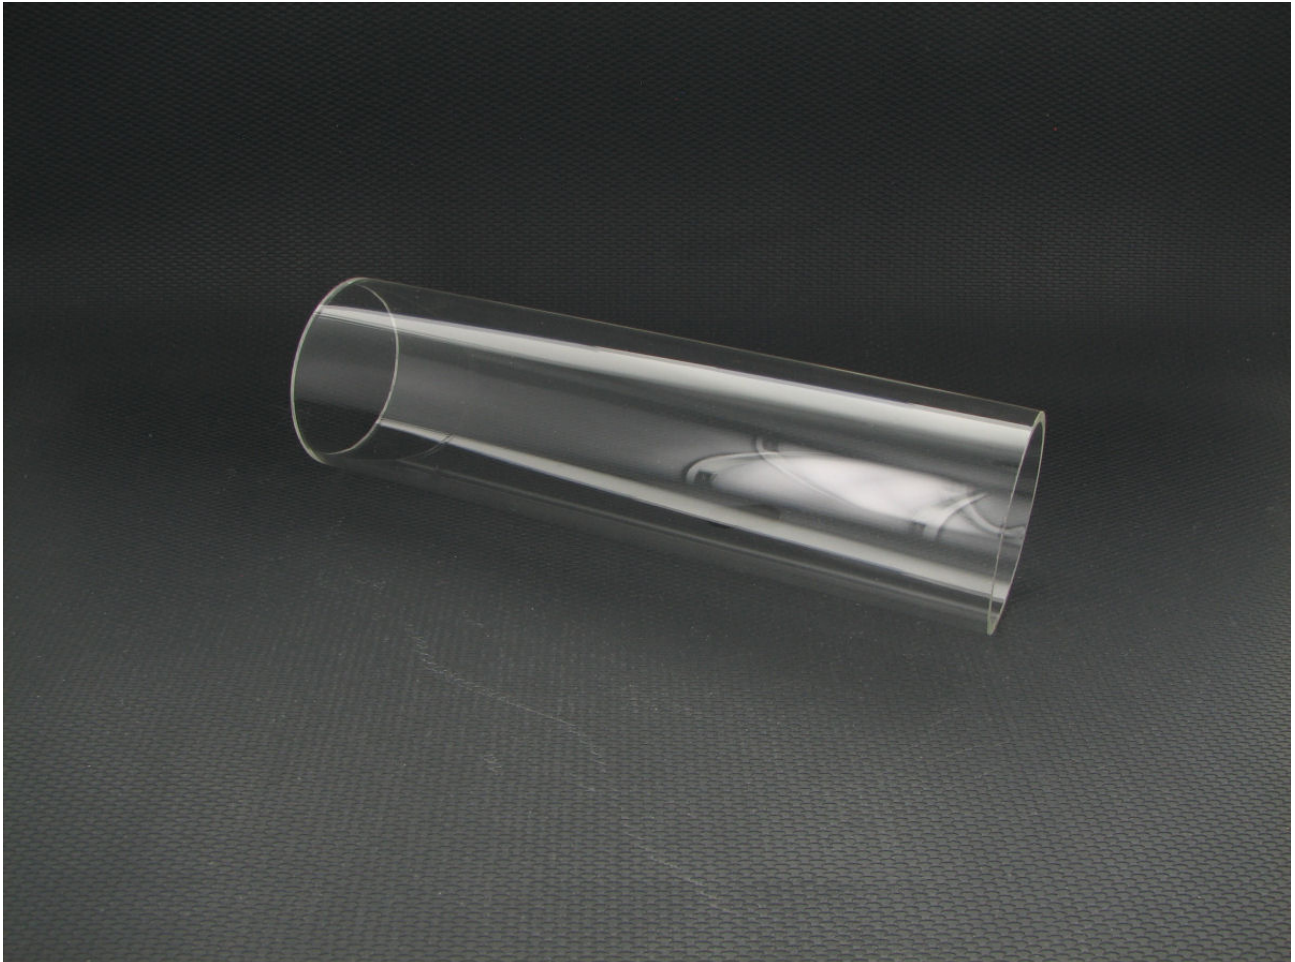

Monsoon MMRS Acrylic Tube 200mm - Clear

\$13.95

Product Images

Description

Monsoon Modular Reservoir System

Monsoon's new Modular Reservoir System allows you to configure exactly the reservoir you need for your build—no more forcing your build to fit around an off the shelf, one-size-fits-all reservoir. All of the components are sold separately allowing you to mix and match different end caps, couplers, tension rods, tube lengths, mounting options, fill and drain ports, pump options, and lighting.

Assembly is straight forward and all the components are made of top quality materials with excellent fit and finish. Check out the how-to video links below for an overview of MMRS and videos on using the different components. Unleash your creativity and set your imagination free with MMRS.

MMRS-AT-XXX-XX

This 60mm diameter ACRYLIC TUBE is 200 mm long—installed length.

Available in 6 lengths from 50mm to 300mm in 50mm increments—2" to 12" in 2" increments—they are matched to all 6 of our tension rod lengths. As an example, if you are using 100mm and 150mm reservoir tube segments in your reservoir configuration, you will need 1 set each of 100mm and 150mm Tension Rods. Those part numbers are MMRS-TR-XXX-XX where XXX is the length in MM and XX is a color place holder. MMRS-TR-150-RD are 150mm long red tension rods as an example.

Additional Information

Brand	Monsoon
SKU	MMRS-AT-200-CL
Weight	1.0000
Color	Clear
Reservoir Accessory Type	Tube
Tube Res Length	200mm