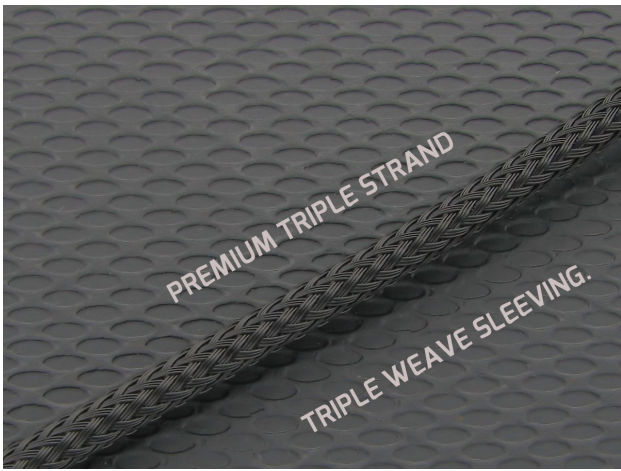

## Product Images

TYPICAL MMRS DUAL BULB CCFL INSTALLATION ON 25MM RESERVOIR MOUNTS.

STANDARD CCFL INVERTER TYPE PLUG.

PREMIUM TRIPLE STRAND  
TRIPLE WEAVE SLEEVING.

## Short Description

---

Molded from heavy duty nylon with a black satin finish, this COUPLER allows you to connect two or more sections of tube and provides the ability to add two side facing ports anywhere along the length of your reservoir in 50mm (2") increments based on the tube lengths you opt to use for your reservoir configuration. The mounting holes allow you to mount your reservoir perpendicular, 60 degrees left or 60 degrees right.

They feature 6 mm diameter colored acrylic lenses over bright white bulbs so you get light that is bright and very color correct—red light that is actually a deep red rather than pink for example. Lights are matched to reservoir tube segment lengths—for example if your reservoir configuration has 100mm and 150mm segments, you will need 100mm and 150mm lights.

The power cable is sleeved in premium triple strand triple weave sleeving, has a black plug, and is approximately 20" or 500mm.

These lights do not come with an inverter—you can find pro class inverters [here](#).