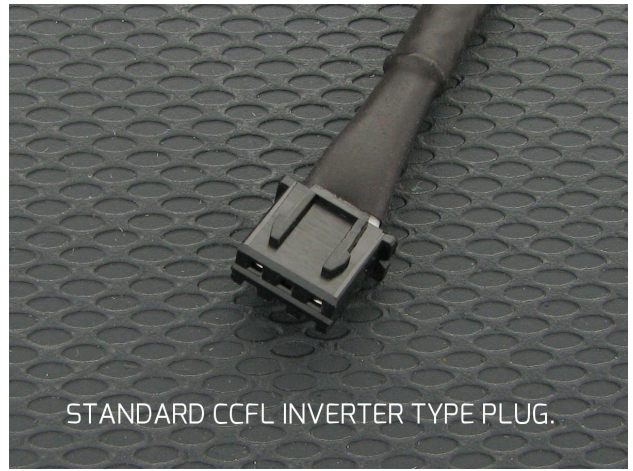

# Monsoon MMRS Dual Bulb CCFL Light for 50mm Tube - Blue

\$6.45

## Product Images

TYPICAL MMRS DUAL BULB CCFL INSTALLATION ON 25MM RESERVOIR MOUNTS.

STANDARD CCFL INVERTER TYPE PLUG.

PREMIUM TRIPLE STRAND  
TRIPLE WEAVE SLEEVING.

## Short Description

---

Molded from heavy duty nylon with a black satin finish, this COUPLER allows you to connect two or more sections of tube and provides the ability to add two side facing ports anywhere along the length of your reservoir in 50mm (2") increments based on the tube lengths you opt to use for your reservoir configuration. The mounting holes allow you to mount your reservoir perpendicular, 60 degrees left or 60 degrees right.

The power cable is sleeved in premium triple strand triple weave sleeving, has a black plug, and is approximately 20" or 500mm.

These lights do not come with an inverter—you can find pro class inverters [here](#).