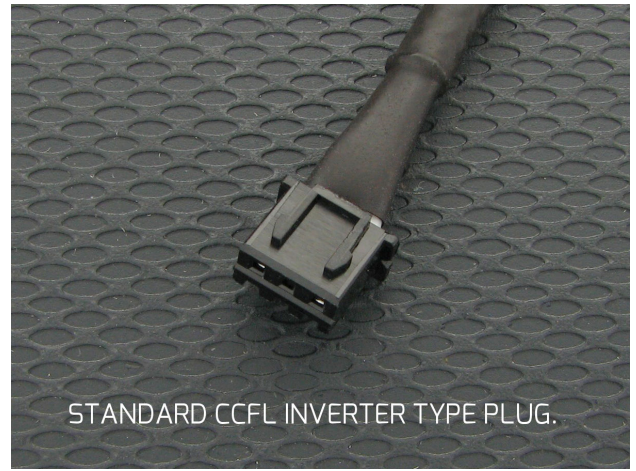

Monsoon MMR5 Dual Bulb CCFL Light for 50mm Tube - White

\$6.45

Product Images

TYPICAL MMRS DUAL BULB CCFL INSTALLATION ON 25MM RESERVOIR MOUNTS.

STANDARD CCFL INVERTER TYPE PLUG.

PREMIUM TRIPLE STRAND
TRIPLE WEAVE SLEEVING.

Short Description

Molded from heavy duty nylon with a black satin finish, this COUPLER allows you to connect two or more sections of tube and provides the ability to add two side facing ports anywhere along the length of your reservoir in 50mm (2") increments based on the tube lengths you opt to use for your reservoir configuration. The mounting holes allow you to mount your reservoir perpendicular, 60 degrees left or 60 degrees right.

Description

Monsoon Modular Reservoir System

Monsoon's new Modular Reservoir System allows you to configure exactly the reservoir you need for your build—no more forcing your build to fit around an off the shelf, one-size-fits-all reservoir. All of the components are sold separately allowing you to mix and match different end caps, couplers, tension rods, tube lengths, mounting options, fill and drain ports, pump options, and lighting.

MMRS-CCFL-XXX-XX

This DUAL bulb CCFL light is designed to work with Monsoon's Modular Reservoir System 25mm and 50mm mounts. Part numbers MMRS-MT-25MM-XX and MMRS-MT-50MM-XX respectively where the XX is a place holder for the mount color. MMRS-MT-25MM-RD is a 25mm tall red mount as an example.