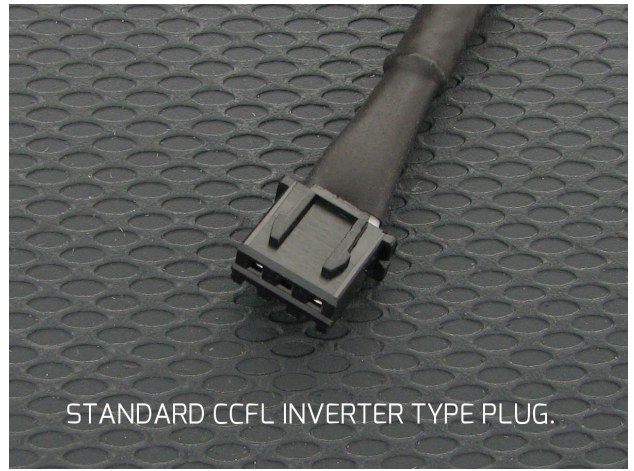

Monsoon MMRS Dual Bulb CCFL Light for 50mm Tube - UV

\$7.25

Product Images

TYPICAL MMRS DUAL BULB CCFL INSTALLATION ON 25MM RESERVOIR MOUNTS.

STANDARD CCFL INVERTER TYPE PLUG.

PREMIUM TRIPLE STRAND
TRIPLE WEAVE SLEEVING.

Short Description

Molded from heavy duty nylon with a black satin finish, this COUPLER allows you to connect two or more sections of tube and provides the ability to add two side facing ports anywhere along the length of your reservoir in 50mm (2") increments based on the tube lengths you opt to use for your reservoir configuration. The mounting holes allow you to mount your reservoir perpendicular, 60 degrees left or 60 degrees right.

Description

Monsoon Modular Reservoir System

Monsoon's new Modular Reservoir System allows you to configure exactly the reservoir you need for your build—no more forcing your build to fit around an off the shelf, one-size-fits-all reservoir. All of the components are sold separately allowing you to mix and match different end caps, couplers, tension rods, tube lengths, mounting options, fill and drain ports, pump options, and lighting.

MMRS-CCFL-XXX-XX

This DUAL bulb CCFL light is designed to work with Monsoon's Modular Reservoir System 25mm and 50mm mounts. Part numbers MMRS-MT-25MM-XX and MMRS-MT-50MM-XX respectively where the XX is a place holder for the mount color. MMRS-MT-25MM-RD is a 25mm tall red mount as an example.