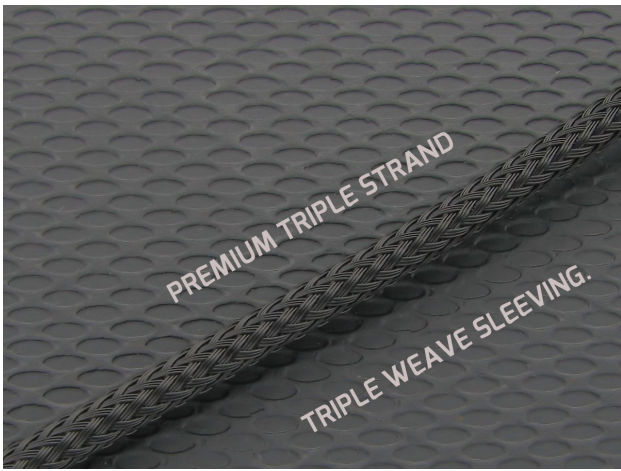

Monsoon MMRS Dual Bulb CCFL Light for 50mm Tube - UV

\$7.25

Product Images

TYPICAL MMRS DUAL BULB CCFL INSTALLATION ON 25MM RESERVOIR MOUNTS.

STANDARD CCFL INVERTER TYPE PLUG.

PREMIUM TRIPLE STRAND
TRIPLE WEAVE SLEEVING.

Short Description

Molded from heavy duty nylon with a black satin finish, this COUPLER allows you to connect two or more sections of tube and provides the ability to add two side facing ports anywhere along the length of your reservoir in 50mm (2") increments based on the tube lengths you opt to use for your reservoir configuration. The mounting holes allow you to mount your reservoir perpendicular, 60 degrees left or 60 degrees right.

They feature 6 mm diameter colored acrylic lenses over bright white bulbs so you get light that is bright and very color correct—red light that is actually a deep red rather than pink for example. Lights are matched to reservoir tube segment lengths—for example if your reservoir configuration has 100mm and 150mm segments, you will need 100mm and 150mm lights.

The power cable is sleeved in premium triple strand triple weave sleeving, has a black plug, and is approximately 20" or 500mm.

These lights do not come with an inverter—you can find pro class inverters [here](#).