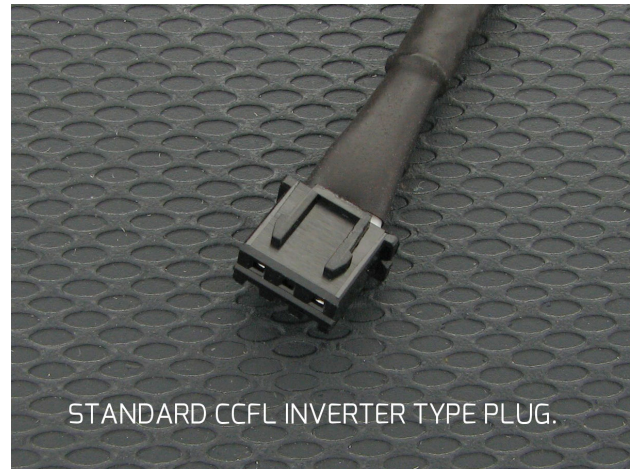

# Monsoon MMR5 Dual Bulb CCFL Light for 300mm Tube - Blue

\$8.25

## Product Images

TYPICAL MMRS DUAL BULB CCFL INSTALLATION ON 25MM RESERVOIR MOUNTS.

STANDARD CCFL INVERTER TYPE PLUG.

PREMIUM TRIPLE STRAND  
TRIPLE WEAVE SLEEVING.

## Short Description

---

Molded from heavy duty nylon with a black satin finish, this COUPLER allows you to connect two or more sections of tube and provides the ability to add two side facing ports anywhere along the length of your reservoir in 50mm (2") increments based on the tube lengths you opt to use for your reservoir configuration. The mounting holes allow you to mount your reservoir perpendicular, 60 degrees left or 60 degrees right.

The power cable is sleeved in premium triple strand triple weave sleeving, has a black plug, and is approximately 20" or 500mm.

These lights do not come with an inverter—you can find pro class inverters [here](#).