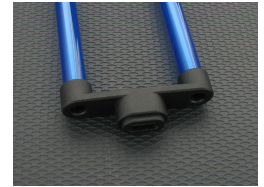

# Monsoon MMR5 Dual Bulb CCFL Light for 300mm Tube - Blue

\$8.25

## Product Images

TYPICAL MMRS DUAL BULB CCFL INSTALLATION ON 25MM RESERVOIR MOUNTS.

STANDARD CCFL INVERTER TYPE PLUG.

PREMIUM TRIPLE STRAND  
TRIPLE WEAVE SLEEVING.

## Short Description

---

Molded from heavy duty nylon with a black satin finish, this COUPLER allows you to connect two or more sections of tube and provides the ability to add two side facing ports anywhere along the length of your reservoir in 50mm (2") increments based on the tube lengths you opt to use for your reservoir configuration. The mounting holes allow you to mount your reservoir perpendicular, 60 degrees left or 60 degrees right.

The power cable is sleeved in premium triple strand triple weave sleeving, has a black plug, and is approximately 20" or 500mm.

These lights do not come with an inverter—you can find pro class inverters [here](#).