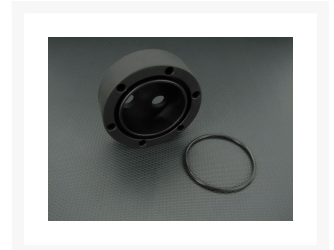

Monsoon MMRS Triple Port End Cap - Black

$8.75

Product Images