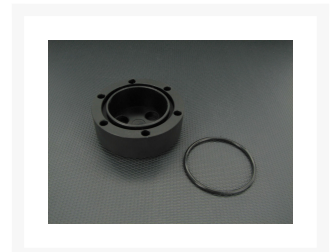

# Monsoon MMRS Triple Port End Cap - Black

\$8.75

## Product Images

12 MM MOUNTS CAN FACE EITHER DIRECTION.

## Short Description

---

Molded from heavy duty nylon with a black satin finish, this END CAP features three end facing ports. Mounting holes allow you to mount your reservoir perpendicular, 60 degrees left, or 60 degrees right. Includes a reservoir tube O ring seal. Does NOT include stop plugs so be sure to order stop plugs for any ports you don't intend to use.

### MMRS-EC-3P

Molded from heavy duty nylon with a black satin finish, this END CAP features three end facing ports. Mounting holes allow you to mount your reservoir perpendicular, 60 degrees left, or 60 degrees right. Includes a reservoir tube O ring seal. Does NOT include stop plugs so be sure to order stop plugs for any ports you don't intend to use.