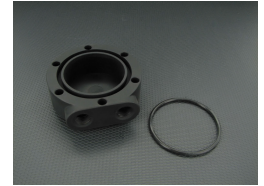

Monsoon MMRS Solid End Cap with Dual Side Ports - Black

\$8.95

Product Images

Short Description

Molded from heavy duty nylon with a black satin finish, this END CAP features zero end facing ports and two side facing ports. Mounting holes allow you to mount your reservoir perpendicular, 60 degrees left, or 60 degrees right. Includes a reservoir tube O ring seal. Does NOT include stop plugs so be sure to order stop plugs for any ports you don't intend to use.

Description

Monsoon Modular Reservoir System

Monsoon's new Modular Reservoir System allows you to configure exactly the reservoir you need for your build—no more forcing your build to fit around an off the shelf, one-size-fits-all reservoir. All of the components are sold separately allowing you to mix and match different end caps, couplers, tension rods, tube lengths, mounting options, fill and drain ports, pump options, and lighting.

MMRS-SP-ZP

Molded from heavy duty nylon with a black satin finish, this END CAP features zero end facing ports and two side facing ports. Mounting holes allow you to mount your reservoir perpendicular, 60 degrees left, or 60 degrees right. Includes a reservoir tube O ring seal. Does NOT include stop plugs so be sure to order stop plugs for any ports you don't intend to use.

Be sure to watch our how-to assembly videos below for more information on how and where to use this part

in your reservoir build.

Additional Information

Brand	Monsoon
SKU	MMRS-SP-ZP
Weight	0.5000
Color	Black
Reservoir Accessory Type	Tube Cap