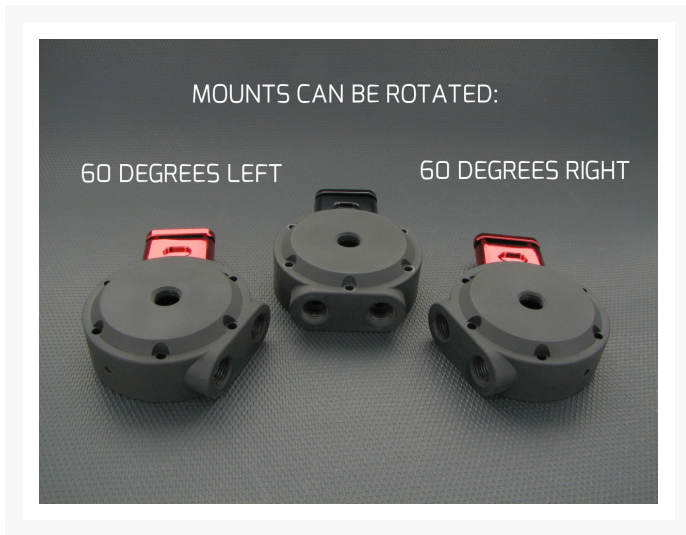

Monsoon MMRS Solid End Cap with Dual Side Ports - Black

\$8.95

Product Images

Short Description

Molded from heavy duty nylon with a black satin finish, this END CAP features zero end facing ports and two side facing ports. Mounting holes allow you to mount your reservoir perpendicular, 60 degrees left, or 60 degrees right. Includes a reservoir tube O ring seal. Does NOT include stop plugs so be sure to order stop plugs for any ports you don't intend to use.

Description

Monsoon Modular Reservoir System

Monsoon's new Modular Reservoir System allows you to configure exactly the reservoir you need for your build—no more forcing your build to fit around an off the shelf, one-size-fits-all reservoir. All of the components are sold separately allowing you to mix and match different end caps, couplers, tension rods, tube lengths, mounting options, fill and drain ports, pump options, and lighting.

MMRS-SP-ZP

Molded from heavy duty nylon with a black satin finish, this END CAP features zero end facing ports and two side facing ports. Mounting holes allow you to mount your reservoir perpendicular, 60 degrees left, or 60 degrees right. Includes a reservoir tube O ring seal. Does NOT include stop plugs so be sure to order stop plugs for any ports you don't intend to use.

Be sure to watch our how-to assembly videos below for more information on how and where to use this part

in your reservoir build.

Additional Information

Brand	Monsoon
SKU	MMRS-SP-ZP
Weight	0.5000
Color	Black
Reservoir Accessory Type	Tube Cap