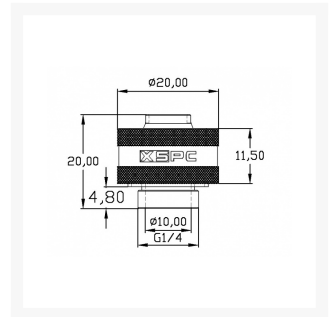

XSPC Coin Fit G1/4 to 3/8 ID 1/2 OD Compression Fitting - Chrome - V2

\$5.99

Product Images

Description

XSPC Coin Fit G1/4 to 3/8 ID 1/2 OD Compression Fitting in Chrome finish!

Features:

- Chrome Finish
- For 3/8" ID, 1/2" OD Tubing (10mm ID, 13mm OD)
- Low profile design
- G1/4" Thread

Easy tool free coin installation

Specifications

0

Additional Information

Brand	XSPC
SKU	XSPC-COMP-3812-CH-V2
Weight	0.1000
Special Order	No
Fitting Type	Compression
Fitting Size	3/8" x 1/2"
Fitting Angle	Straight
Vendor SKU/EAN	5060175585318