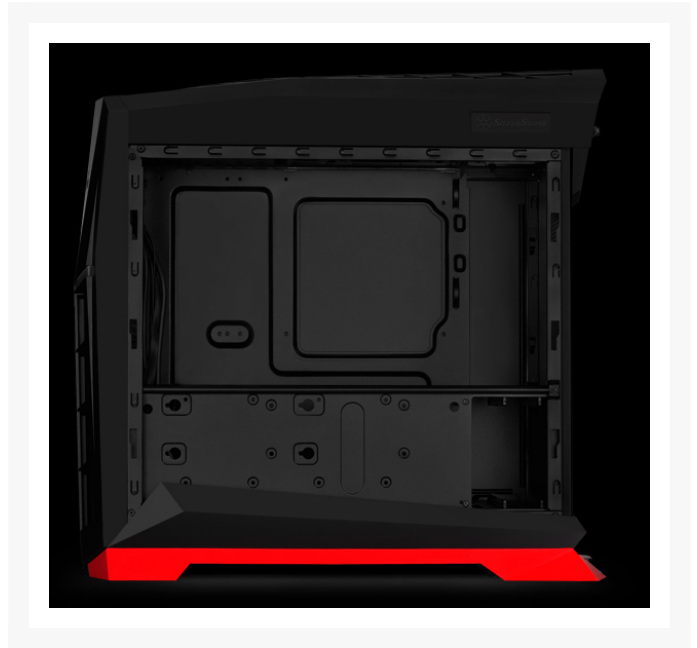

SilverStone Raven X Series RVX01 ATX Case - Black/Red

Special Price
\$89.99 was
\$93.99

Product Images

Short Description

After completing the evolutionary RAVEN RV05 with 5.25" drive bay design completely removed, the RAVEN team created another forward thinking line of cases with the introduction of the "RAVEN X" subcategory. This line will not only retain the essence of what made the original RAVEN series great with features such as signature aggressive styling and 90 degree rotated layout, but also cater to enthusiasts looking for more exciting designs in an entry-level price point.

Description

After completing the evolutionary RAVEN RV05 with 5.25" drive bay design completely removed, the RAVEN team created another forward thinking line of cases with the introduction of the "RAVEN X" subcategory. This line will not only retain the essence of what made the original RAVEN series great with features such as signature aggressive styling and 90 degree rotated layout, but also cater to enthusiasts looking for more exciting designs in an entry-level price point. With the smallest ever footprint for a ATX RAVEN tower case, the RVX01 has remarkably accommodating interior that can easily fit large ATX motherboards up to 12" x 11", full size graphics card, four 2.5"/3.5" drives, and spaces for up to three radiators. From the factory, the case will come fully equipped with three of SilverStone's famed Air Penetrator fans for class-leading thermal performance and easy to reach filter for easy maintenance. If you are looking to build an attractive, relatively compact and powerful PC on a budget, the RVX01's combination of high affordability, top-level cooling ability, and flexible layout will fulfill the task beautifully.

Material

- Plastic outer shell, steel body

Color

- Black/Red

Motherboard

- [ATX](#) (up to 12" x 11"), [Micro-ATX](#)

Drive Bay

- External: None
- Internal: 2.5"x 4 or 3.5"x 4