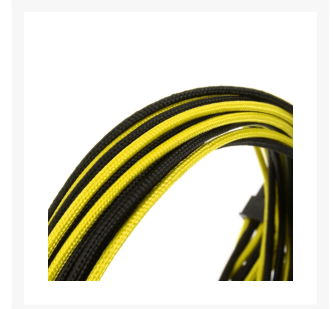

# CableMod Basic Cable Extension Kit - 6+6 Pin Series - Black/Yellow

Special Price  
**\$19.95** was  
~~\$29.95~~

## Short Description

---

Bring a professionally sleeved look to your system with the CableMod Basic Cable Extension Kit. Designed for use with graphics cards with two 6-pin ports, this selection of extensions includes the most popular and visible cables, and is a great way to give your system a splash of style without breaking the bank.

## Description

---

Bring a professionally sleeved look to your system with the CableMod Basic Cable Extension Kit. Designed for

use with graphics cards with two 6-pin ports, this selection of extensions includes the most popular and visible cables, and is a great way to give your system a splash of style without breaking the bank.

Each extension cable is sleeved with none other than CableMod's world-famous ModFlex sleeving for vivid color and supreme flexibility. Just like our full cable kits, these cable extensions are 100% heatshrink-free for a clean and professional look. Best of all, these are compatible with every power supply on the market, making them a great way to enhance the look of any build.