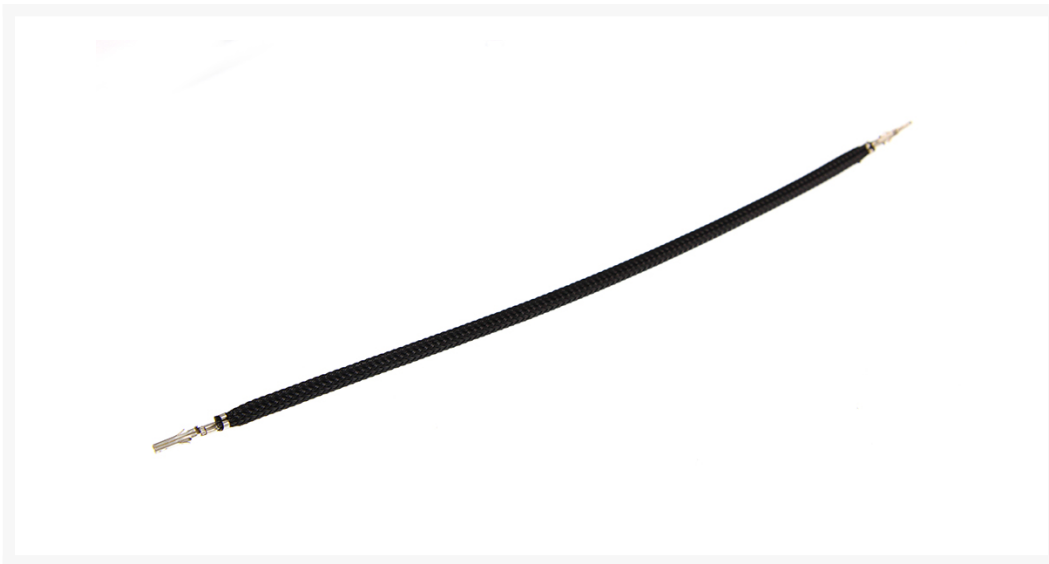

ModMyToys Premium 4mm Allure Tight Weaved Sleeved Wire - 20cm Black

\$0.99

Product Images

Short Description

Ever wanted to customize your own cable extensions to match your unique build? Now you can with ModMyToys Sleeved Wires. Made from Premium 4mm Allure sleeving for that full and thicker look of your cables. No heatshrink ensures a clean look, and each and every wire is precision cut to the same exact length for optimal results.

Description

Ever wanted to customize your own cable extensions to match your unique build? Now you can with

ModMyToys Sleeved Wires. Made from Premium 4mm Allure sleeving for that full and thicker look of your cables.

No heatshrink ensures a clean look, and each and every wire is precision cut to the same exact length for optimal results.

Assembling your own custom cable extension is easy and tool-free. The ends of each wire are fitted with a color-coded silicone protector. Simply remove the protector and insert the wire - it's really that easy.

Available in a multitude of colors and lengths, the only limit to what you can do with ModMyToys Sleeved Wires is your own imagination.

Additional Information

| | |
|------------|------------|
| Brand | ModMyToys |
| SKU | TL-NSW-20K |
| Weight | 0.0500 |
| Color | Black |
| Cable Type | Cable DIY |
| Length | 8" |