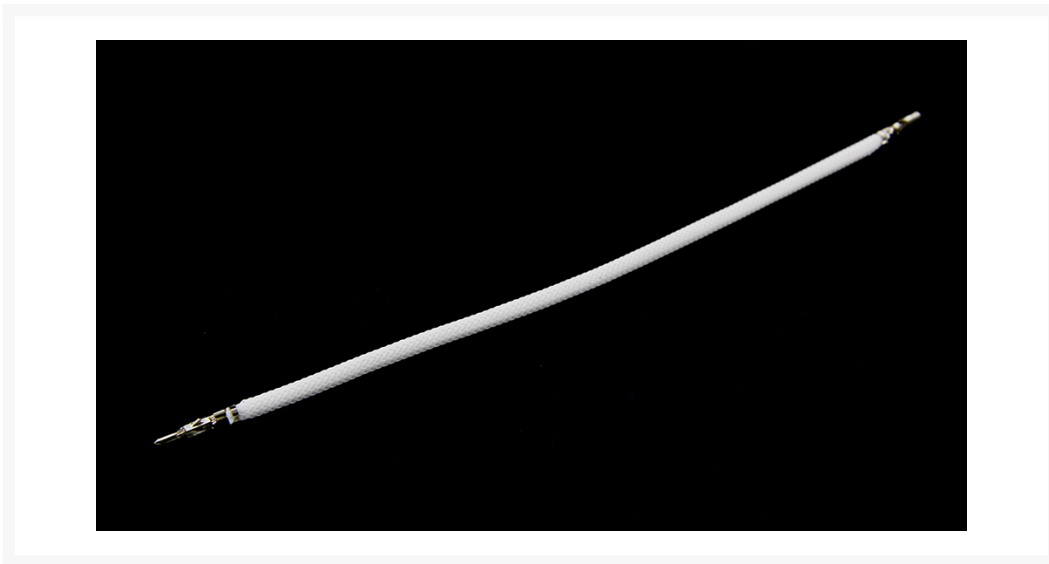

ModMyToys Premium 4mm Allure Tight Weaved Sleeved Wire - 20cm White

\$0.99

Product Images

Short Description

Ever wanted to customize your own cable extensions to match your unique build? Now you can with ModMyToys Sleeved Wires. Made from Premium 4mm Allure sleeving for that full and thicker look of your cables. No heatshrink ensures a clean look, and each and every wire is precision cut to the same exact length for optimal results.

Description

Ever wanted to customize your own cable extensions to match your unique build? Now you can with

ModMyToys Sleeved Wires. Made from Premium 4mm Allure sleeving for that full and thicker look of your cables.

No heatshrink ensures a clean look, and each and every wire is precision cut to the same exact length for optimal results.

Assembling your own custom cable extension is easy and tool-free. The ends of each wire are fitted with a color-coded silicone protector. Simply remove the protector and insert the wire - it's really that easy.

Available in a multitude of colors and lengths, the only limit to what you can do with ModMyToys Sleeved Wires is your own imagination.

Additional Information

Brand	ModMyToys
SKU	TL-NSW-20W
Weight	0.0500
Color	White
Cable Type	Cable DIY
Length	8"