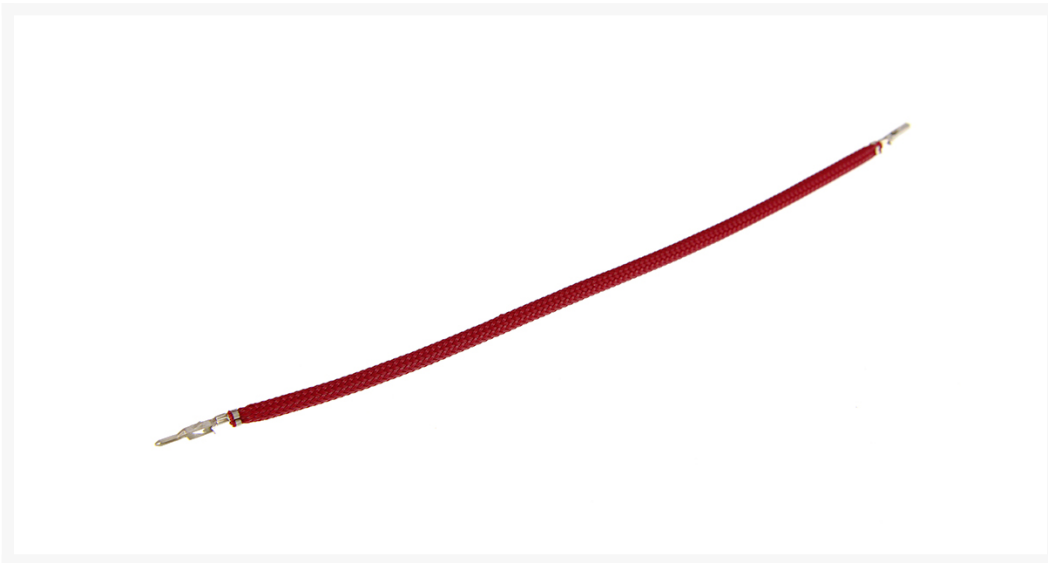

ModMyToys Premium 4mm Allure Tight Weaved Sleeved Wire - 20cm Blood Red

\$0.99

Product Images

Short Description

Ever wanted to customize your own cable extensions to match your unique build? Now you can with ModMyToys Sleeved Wires. Made from Premium 4mm Allure sleeving for that full and thicker look of your cables. No heatshrink ensures a clean look, and each and every wire is precision cut to the same exact length for optimal results.

Description

Ever wanted to customize your own cable extensions to match your unique build? Now you can with ModMyToys Sleeved Wires. Made from Premium 4mm Allure sleeving for that full and thicker look of your cables.

No heatshrink ensures a clean look, and each and every wire is precision cut to the same exact length for optimal results.

Assembling your own custom cable extension is easy and tool-free. The ends of each wire are fitted with a color-coded silicone protector. Simply remove the protector and insert the wire - it's really that easy.

Available in a multitude of colors and lengths, the only limit to what you can do with ModMyToys Sleeved Wires is your own imagination.

Additional Information

Brand	ModMyToys
SKU	TL-NSW-20BR
Weight	0.0500
Color	Red
Cable Type	Cable DIY
Length	8"