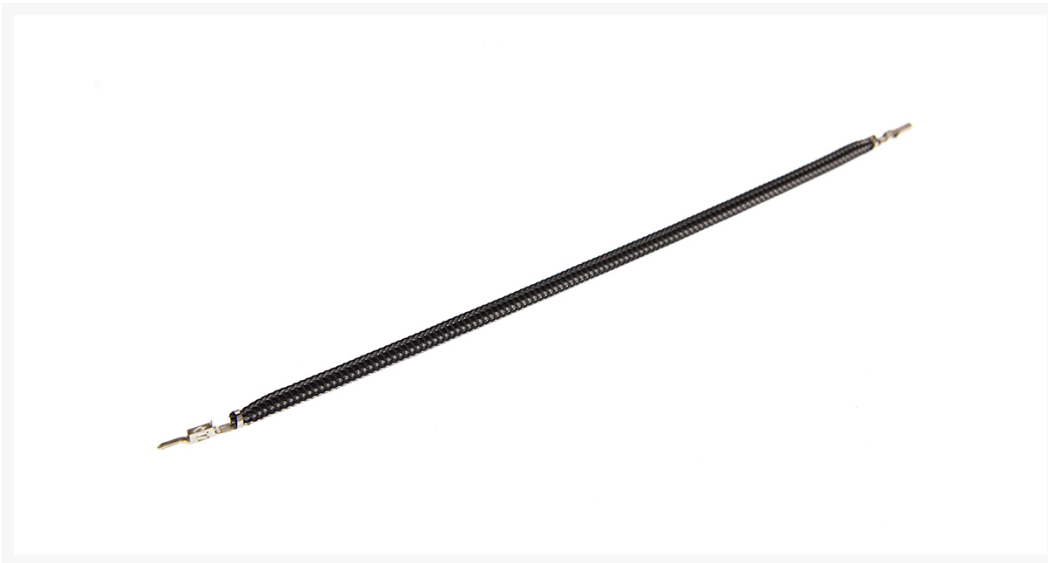

ModMyToys Premium 4mm Allure Tight Weaved Sleeved Wire - 20cm Carbon

\$0.99

Product Images

Short Description

Ever wanted to customize your own cable extensions to match your unique build? Now you can with ModMyToys Sleeved Wires. Made from Premium 4mm Allure sleeving for that full and thicker look of your cables. No heatshrink ensures a clean look, and each and every wire is precision cut to the same exact length for optimal results.

Description

Ever wanted to customize your own cable extensions to match your unique build? Now you can with ModMyToys Sleeved Wires. Made from Premium 4mm Allure sleeving for that full and thicker look of your cables.

No heatshrink ensures a clean look, and each and every wire is precision cut to the same exact length for optimal results.

Assembling your own custom cable extension is easy and tool-free. The ends of each wire are fitted with a color-coded silicone protector. Simply remove the protector and insert the wire - it's really that easy.

Available in a multitude of colors and lengths, the only limit to what you can do with ModMyToys Sleeved Wires is your own imagination.

Additional Information

Brand	ModMyToys
SKU	TL-NSW-20C
Weight	0.0500
Color	Carbon Fiber
Cable Type	Cable DIY
Length	8"