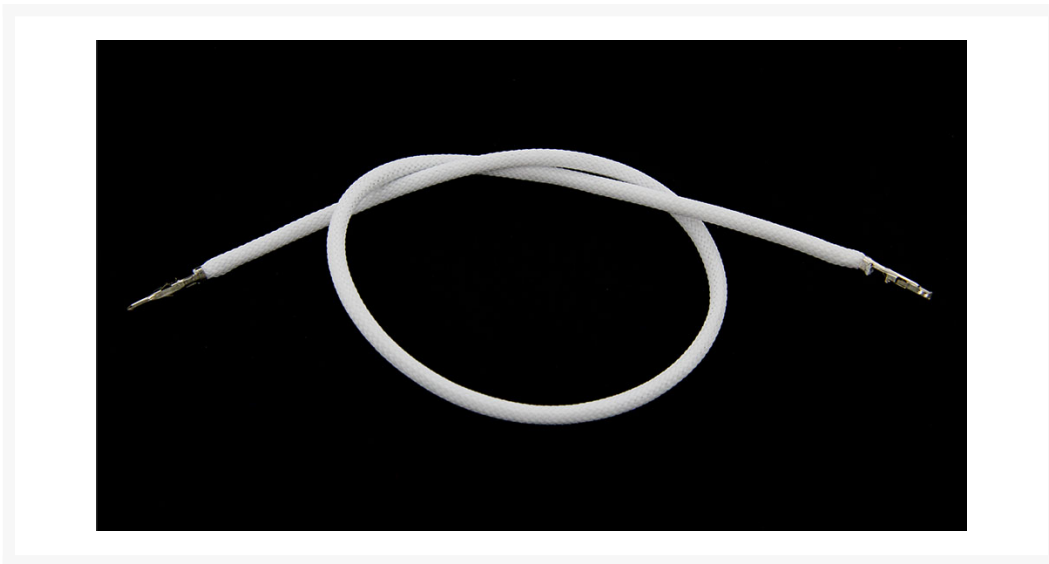

ModMyToys Premium 4mm Allure Tight Weaved Sleeved Wire - 40cm White

\$1.25

Product Images

Short Description

Ever wanted to customize your own cable extensions to match your unique build? Now you can with ModMyToys Sleeved Wires. Made from Premium 4mm Allure sleeving for that full and thicker look of your cables. No heatshrink ensures a clean look, and each and every wire is precision cut to the same exact length for optimal results.

Description

Ever wanted to customize your own cable extensions to match your unique build? Now you can with

ModMyToys Sleeved Wires. Made from Premium 4mm Allure sleeving for that full and thicker look of your cables.

No heatshrink ensures a clean look, and each and every wire is precision cut to the same exact length for optimal results.

Assembling your own custom cable extension is easy and tool-free. The ends of each wire are fitted with a color-coded silicone protector. Simply remove the protector and insert the wire - it's really that easy.

Available in a multitude of colors and lengths, the only limit to what you can do with ModMyToys Sleeved Wires is your own imagination.

Additional Information

Brand	ModMyToys
SKU	TL-NSW-40W
Weight	0.0500
Color	White
Cable Type	Cable DIY
Length	16"