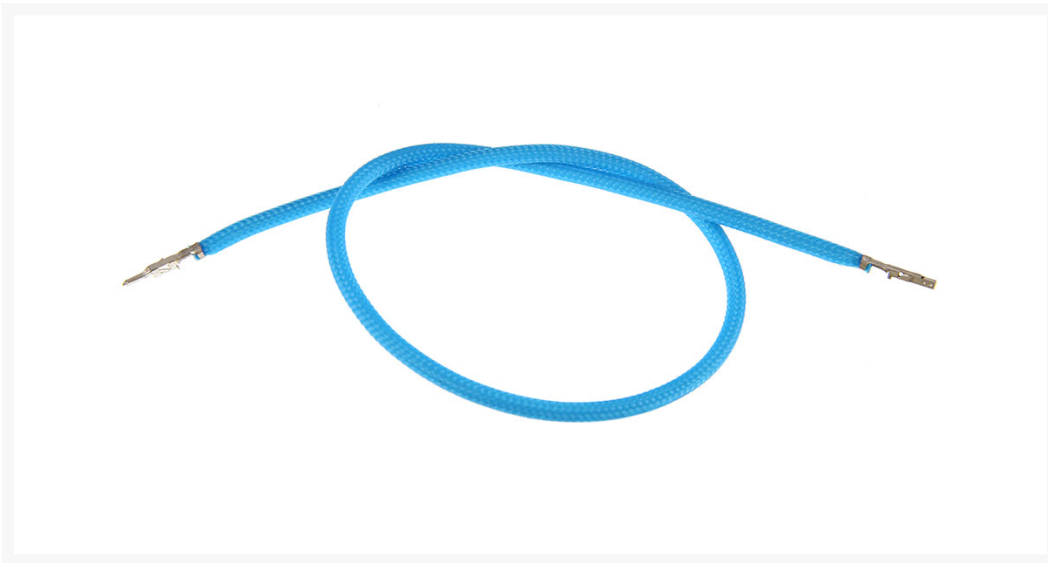

ModMyToys Premium 4mm Allure Tight Weaved Sleeved Wire - 40cm Light Blue

\$1.25

Product Images

Short Description

Ever wanted to customize your own cable extensions to match your unique build? Now you can with ModMyToys Sleeved Wires. Made from Premium 4mm Allure sleeving for that full and thicker look of your cables. No heatshrink ensures a clean look, and each and every wire is precision cut to the same exact length for optimal results.

Description

Ever wanted to customize your own cable extensions to match your unique build? Now you can with ModMyToys Sleeved Wires. Made from Premium 4mm Allure sleeving for that full and thicker look of your cables.

No heatshrink ensures a clean look, and each and every wire is precision cut to the same exact length for optimal results.

Assembling your own custom cable extension is easy and tool-free. The ends of each wire are fitted with a color-coded silicone protector. Simply remove the protector and insert the wire - it's really that easy.

Available in a multitude of colors and lengths, the only limit to what you can do with ModMyToys Sleeved Wires is your own imagination.

Additional Information

Brand	ModMyToys
SKU	TL-NSW-40LB
Weight	0.0500
Color	Blue
Cable Type	Cable DIY
Length	16"