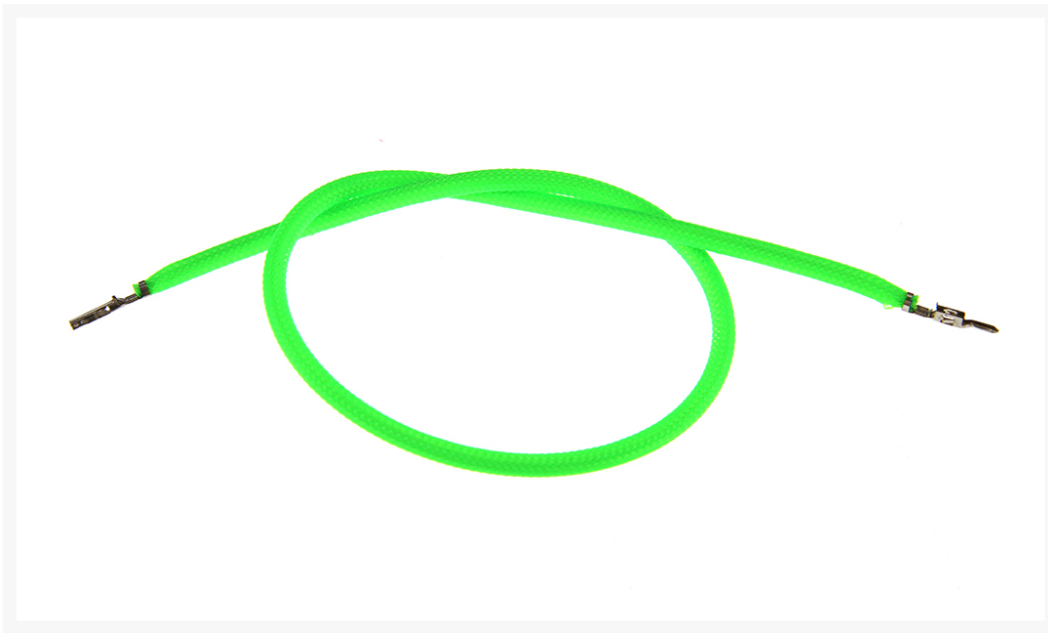

# ModMyToys Premium 4mm Allure Tight Weaved Sleeved Wire - 40cm Light Green

\$1.25

## Short Description

Ever wanted to customize your own cable extensions to match your unique build? Now you can with ModMyToys Sleeved Wires. Made from Premium 4mm Allure sleeving for that full and thicker look of your cables. No heatshrink ensures a clean look, and each and every wire is precision cut to the same exact length for optimal results.

## Description

---

Ever wanted to customize your own cable extensions to match your unique build? Now you can with ModMyToys Sleeved Wires. Made from Premium 4mm Allure sleeving for that full and thicker look of your cables.

Available in a multitude of colors and lengths, the only limit to what you can do with ModMyToys Sleeved Wires is your own imagination.