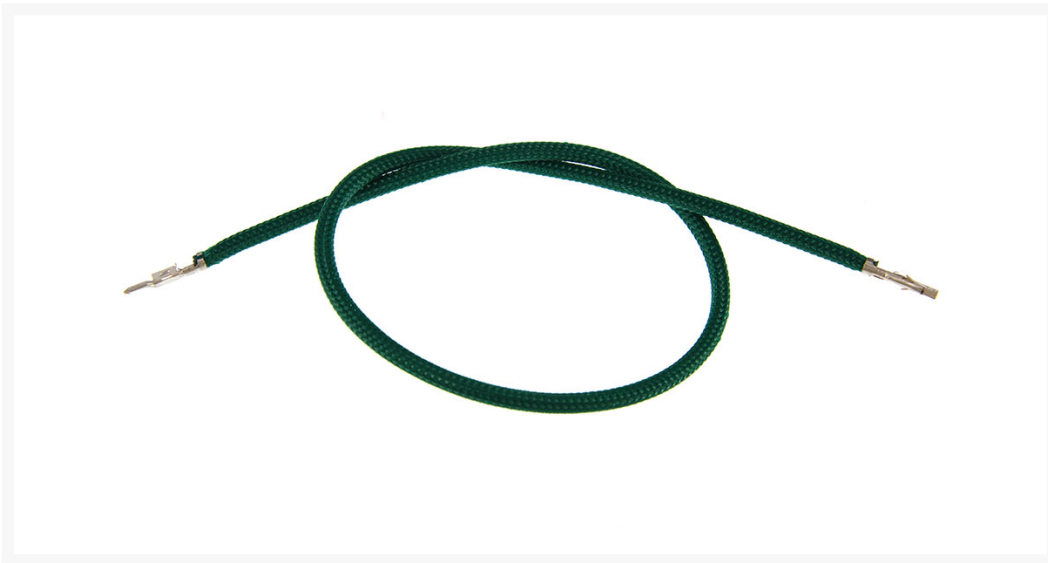

# ModMyToys Premium 4mm Allure Tight Weaved Sleeved Wire - 40cm Dark Green

\$1.25

## Short Description

Ever wanted to customize your own cable extensions to match your unique build? Now you can with ModMyToys Sleeved Wires. Made from Premium 4mm Allure sleeving for that full and thicker look of your cables. No heatshrink ensures a clean look, and each and every wire is precision cut to the same exact length for optimal results.

## Description

---

Ever wanted to customize your own cable extensions to match your unique build? Now you can with ModMyToys Sleeved Wires. Made from Premium 4mm Allure sleeving for that full and thicker look of your cables.

Available in a multitude of colors and lengths, the only limit to what you can do with ModMyToys Sleeved Wires is your own imagination.