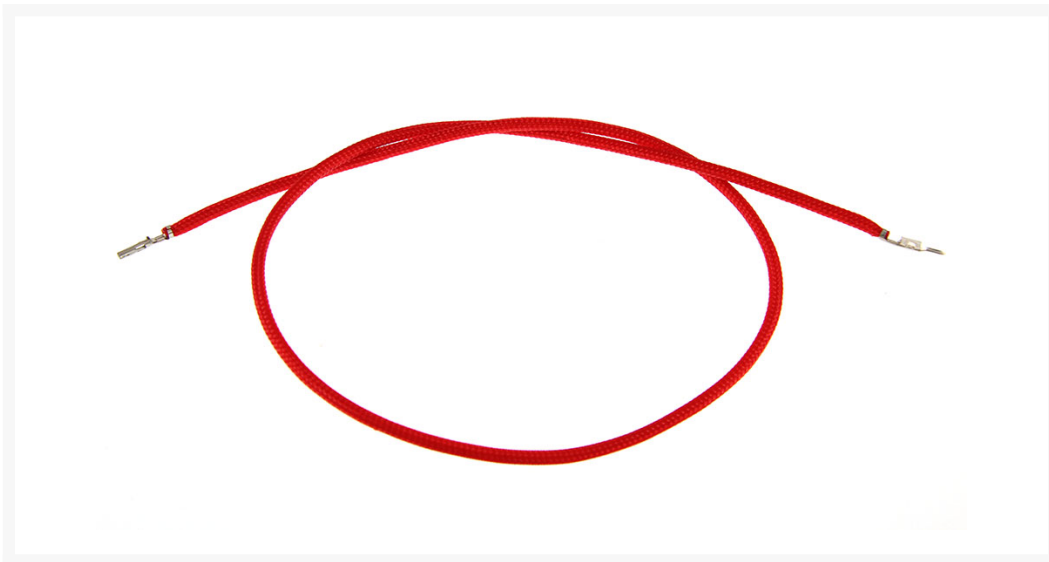

ModMyToys Premium 4mm Allure Tight Weaved Sleeved Wire - 60cm Red

\$1.49

Product Images

Short Description

Ever wanted to customize your own cable extensions to match your unique build? Now you can with ModMyToys Sleeved Wires. Made from Premium 4mm Allure sleeving for that full and thicker look of your cables. No heatshrink ensures a clean look, and each and every wire is precision cut to the same exact length for optimal results.

Description

Ever wanted to customize your own cable extensions to match your unique build? Now you can with

ModMyToys Sleeved Wires. Made from Premium 4mm Allure sleeving for that full and thicker look of your cables.

No heatshrink ensures a clean look, and each and every wire is precision cut to the same exact length for optimal results.

Assembling your own custom cable extension is easy and tool-free. The ends of each wire are fitted with a color-coded silicone protector. Simply remove the protector and insert the wire - it's really that easy.

Available in a multitude of colors and lengths, the only limit to what you can do with ModMyToys Sleeved Wires is your own imagination.

Additional Information

Brand	ModMyToys
SKU	TL-NSW-60R
Weight	0.0500
Color	Red
Cable Type	Cable DIY
Length	24"