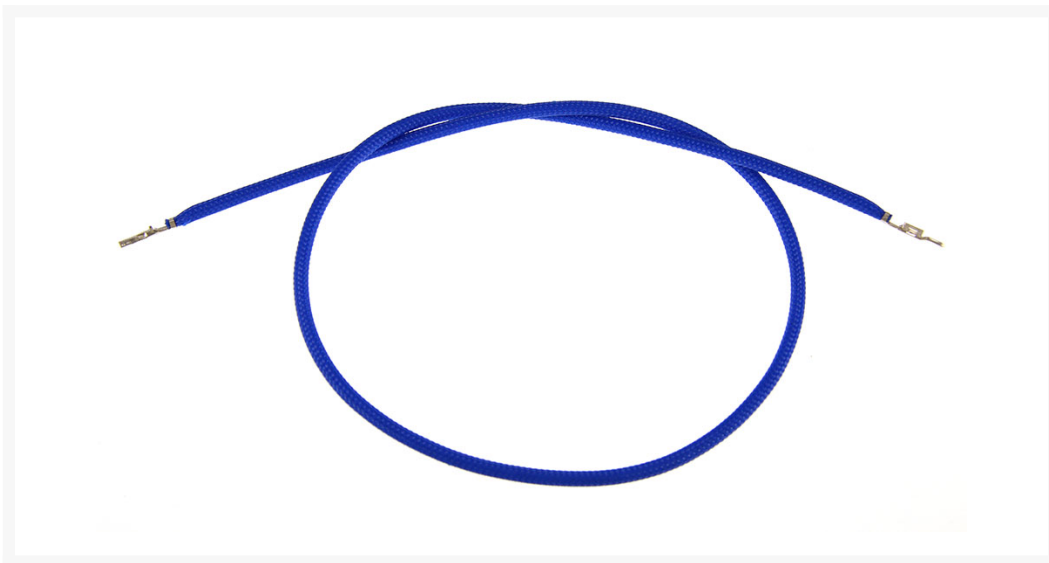

ModMyToys Premium 4mm Allure Tight Weaved Sleeved Wire - 60cm Dark Blue

\$1.49

Product Images

Short Description

Ever wanted to customize your own cable extensions to match your unique build? Now you can with ModMyToys Sleeved Wires. Made from Premium 4mm Allure sleeving for that full and thicker look of your cables. No heatshrink ensures a clean look, and each and every wire is precision cut to the same exact length for optimal results.

Description

Ever wanted to customize your own cable extensions to match your unique build? Now you can with ModMyToys Sleeved Wires. Made from Premium 4mm Allure sleeving for that full and thicker look of your cables.

No heatshrink ensures a clean look, and each and every wire is precision cut to the same exact length for optimal results.

Assembling your own custom cable extension is easy and tool-free. The ends of each wire are fitted with a color-coded silicone protector. Simply remove the protector and insert the wire - it's really that easy.

Available in a multitude of colors and lengths, the only limit to what you can do with ModMyToys Sleeved Wires is your own imagination.

Additional Information

Brand	ModMyToys
SKU	TL-NSW-60DB
Weight	0.0500
Color	Blue
Cable Type	Cable DIY
Length	24"