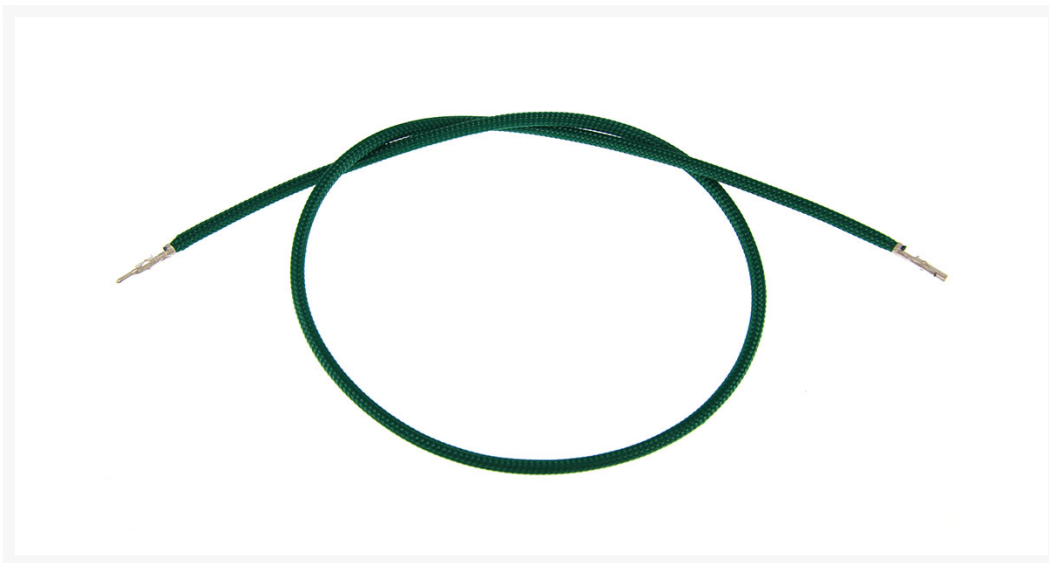

ModMyToys Premium 4mm Allure Tight Weaved Sleeved Wire - 60cm Dark Green

\$1.49

Product Images

Short Description

Ever wanted to customize your own cable extensions to match your unique build? Now you can with ModMyToys Sleeved Wires. Made from Premium 4mm Allure sleeving for that full and thicker look of your cables. No heatshrink ensures a clean look, and each and every wire is precision cut to the same exact length for optimal results.

Description

Ever wanted to customize your own cable extensions to match your unique build? Now you can with ModMyToys Sleeved Wires. Made from Premium 4mm Allure sleeving for that full and thicker look of your cables.

No heatshrink ensures a clean look, and each and every wire is precision cut to the same exact length for optimal results.

Assembling your own custom cable extension is easy and tool-free. The ends of each wire are fitted with a color-coded silicone protector. Simply remove the protector and insert the wire - it's really that easy.

Available in a multitude of colors and lengths, the only limit to what you can do with ModMyToys Sleeved Wires is your own imagination.

Additional Information

Brand	ModMyToys
SKU	TL-NSW-60DG
Weight	0.0500
Color	Green
Cable Type	Cable DIY
Length	24"