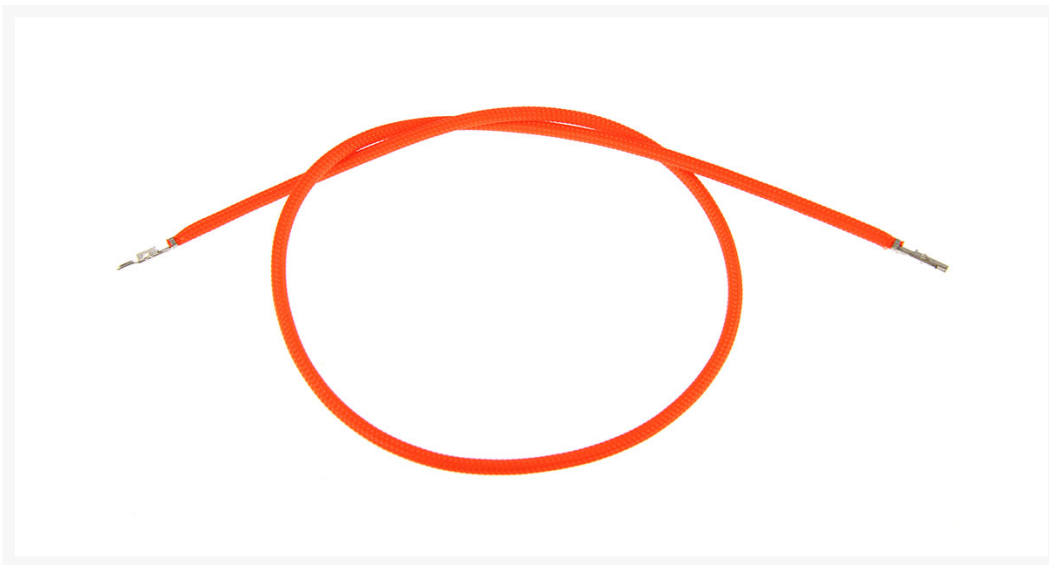

# ModMyToys Premium 4mm Allure Tight Weaved Sleeved Wire - 60cm Orange

\$1.49

## Short Description

Ever wanted to customize your own cable extensions to match your unique build? Now you can with ModMyToys Sleeved Wires. Made from Premium 4mm Allure sleeving for that full and thicker look of your cables. No heatshrink ensures a clean look, and each and every wire is precision cut to the same exact length for optimal results.

## Description

---

Ever wanted to customize your own cable extensions to match your unique build? Now you can with ModMyToys Sleeved Wires. Made from Premium 4mm Allure sleeving for that full and thicker look of your cables.

Available in a multitude of colors and lengths, the only limit to what you can do with ModMyToys Sleeved Wires is your own imagination.