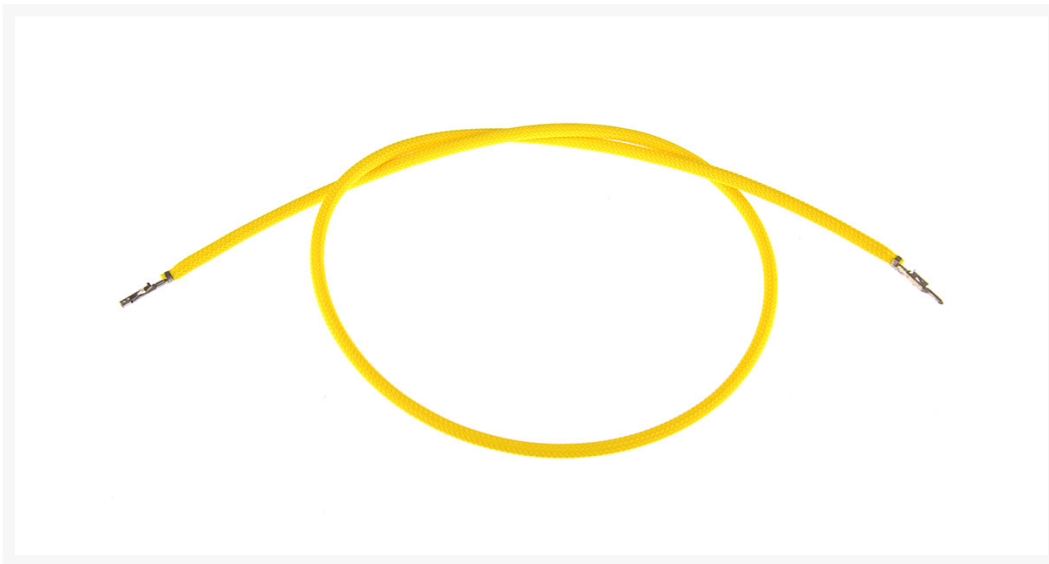

# ModMyToys Premium 4mm Allure Tight Weaved Sleeved Wire - 60cm Yellow

\$1.49

## Short Description

Ever wanted to customize your own cable extensions to match your unique build? Now you can with ModMyToys Sleeved Wires. Made from Premium 4mm Allure sleeving for that full and thicker look of your cables. No heatshrink ensures a clean look, and each and every wire is precision cut to the same exact length for optimal results.

## Description

Ever wanted to customize your own cable extensions to match your unique build? Now you can with

ModMyToys Sleeved Wires. Made from Premium 4mm Allure sleeving for that full and thicker look of your cables.

Available in a multitude of colors and lengths, the only limit to what you can do with ModMyToys Sleeved Wires is your own imagination.