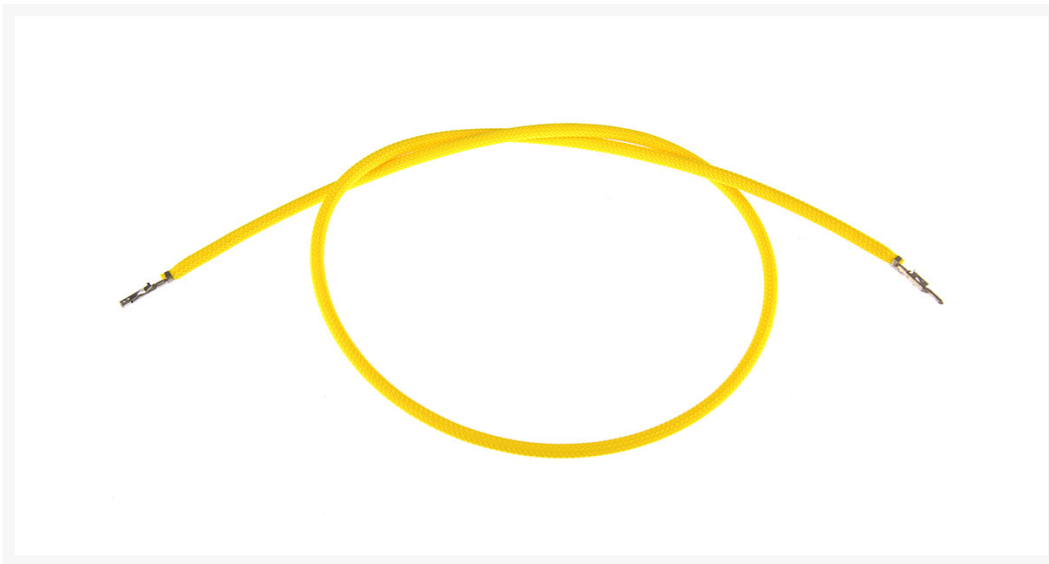

ModMyToys Premium 4mm Allure Tight Weaved Sleeved Wire - 60cm Yellow

\$1.49

Product Images

Short Description

Ever wanted to customize your own cable extensions to match your unique build? Now you can with ModMyToys Sleeved Wires. Made from Premium 4mm Allure sleeving for that full and thicker look of your cables. No heatshrink ensures a clean look, and each and every wire is precision cut to the same exact length for optimal results.

Description

Ever wanted to customize your own cable extensions to match your unique build? Now you can with

ModMyToys Sleeved Wires. Made from Premium 4mm Allure sleeving for that full and thicker look of your cables.

No heatshrink ensures a clean look, and each and every wire is precision cut to the same exact length for optimal results.

Assembling your own custom cable extension is easy and tool-free. The ends of each wire are fitted with a color-coded silicone protector. Simply remove the protector and insert the wire - it's really that easy.

Available in a multitude of colors and lengths, the only limit to what you can do with ModMyToys Sleeved Wires is your own imagination.

Additional Information

Brand	ModMyToys
SKU	TL-NSW-60Y
Weight	0.0500
Color	Yellow
Cable Type	Cable DIY
Length	24"