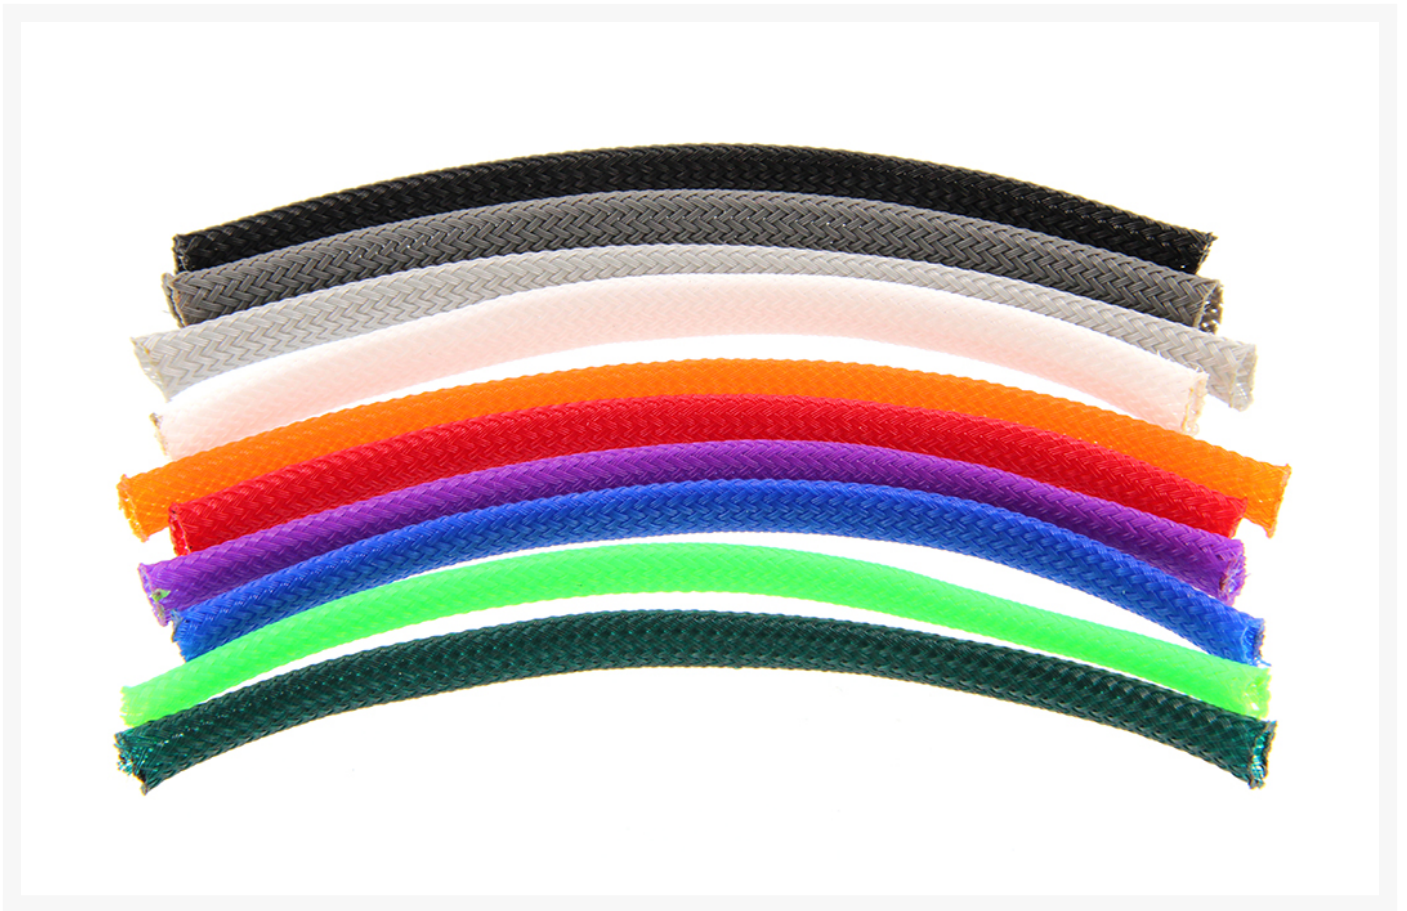

# Premium Bitspower 1/8" Sleeving Sampler Pack

\$1.99

## Short Description

Sample the color and quality of your choice of sleeving up close before you commit to buying, with this premium Bitspower sleeving sample pack.

## Description

---

Sample the color and quality of your choice of sleeving up close before you commit to buying, with this premium Bitspower sleeving sample pack.

## Additional Information

---

Brand	Bitspower
SKU	SLV-SAMPLE-BP
Weight	0.0200
Sleeve Size	1/8"
Material	PET