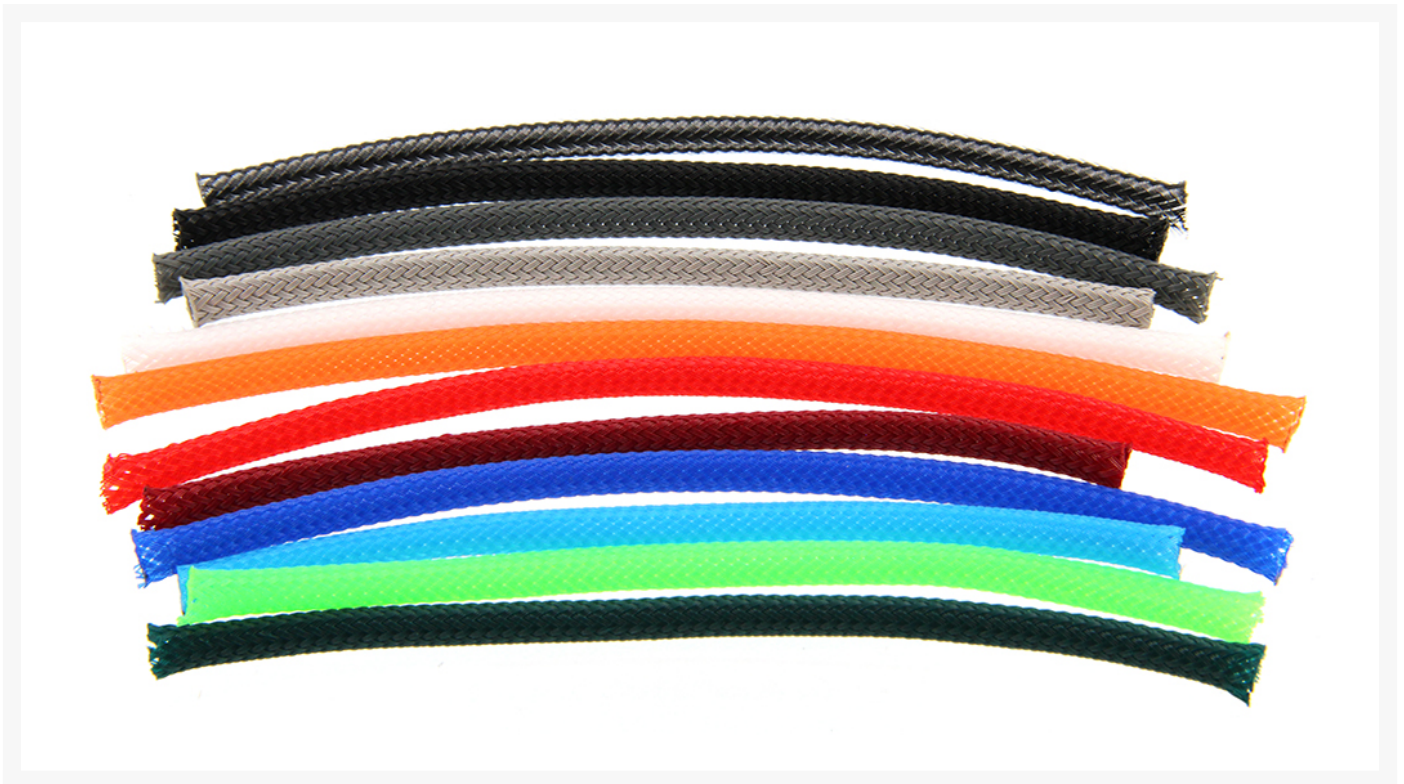

Premium ModMyToys Allure 1/8" Sleeving Sampler Pack

\$1.99

Product Images

Short Description

Sample the color and quality of your choice of sleeving up close before you commit to buying, with this premium ModMyToys Allure sleeving sample pack.

Description

Sample the color and quality of your choice of sleeving up close before you commit to buying, with this premium ModMyoys Allure sleeving sample pack.

Additional Information

Brand	ModMyToys
SKU	SLV-SAMPLE-MMT
Weight	0.0200
Sleeve Size	4mm
Material	PET