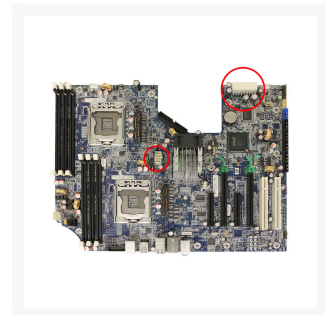

HP Z800 Z600 PSU Main Power 24-Pin to 18+10-Pin Adapter Cable (30cm) - HD Sleeved

\$19.99

Product Images

Short Description

HP Z800 Z600 PSU Main Power 24-Pin to 18+10-Pin Adapter Cable (30cm) using Top quality UL1007 18AWG

Description

HP Z800 Z600 PSU Main Power 24-Pin to 18+10-Pin Adapter Cable (30cm) using Top quality UL1007 18AWG

Suitable for most HP models, e.g. Z800, Z600, etc

(Please contact us if you need other custom cable length or color)

Additional Information

Brand	ModDIY
SKU	MDY-CAB150
Weight	0.2500
Cable Type	24-Pin to 18+10-Pin Adapter
Length	30cm