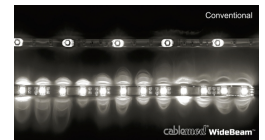

cablemod CableMod WideBeam Magnetic LED Strip White - 30cm / 15 LEDs

Special Price
\$7.99 was
\$15.99

Product Images

Short Description

Introducing CableMod® WideBeam™ LED Strips - the ultimate PC lighting solution. CableMod brings the same care and attention to detail from our cables the world of LED lighting. We've rethought virtually every part of the LED strip - from the adhesive to the power connector, all the way to the LEDs themselves. In the end, CableMod WideBeam LED Strips represent a revolution in PC lighting, engineered for those who demand

the very best for their systems.

Description

Introducing CableMod® WideBeam™ LED Strips - the ultimate PC lighting solution. CableMod brings the same care and attention to detail from our cables the world of LED lighting. We've rethought virtually every part of the LED strip - from the adhesive to the power connector, all the way to the LEDs themselves. In the end, CableMod WideBeam LED Strips represent a revolution in PC lighting, engineered for those who demand the very best for their systems.

CableMod WideBeam LED Technology utilizes a unique transparent LED housing to deliver a much wider beam angle - over 50% greater than conventional LEDs. The result of this is a bright, vibrant, and more even lighting effect that is unmatched in the industry. Designed for cases made out of steel, the WideBeam Magnetic Series features multiple rare-earth magnets for a secure fit. Best of all, these LED strips can be easily repositioned or moved to alternate builds.

Easier to connect and more secure, CableMod WideBeam LED Strips come with a SATA power connector, perfect for today's power supplies that come with many more SATA connectors than the traditional 4 pin Molex. And for extra large cases, CableMod WideBeam LED Strips are fully chainable, which means you can connect multiple LED strips together for an extra-long lighting solution.