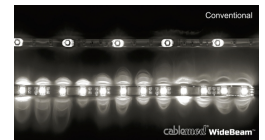

cablemod CableMod WideBeam Magnetic LED Strip White - 60cm / 30 LEDs

\$18.99

Product Images

Short Description

Introducing CableMod® WideBeam™ LED Strips - the ultimate PC lighting solution. CableMod brings the same care and attention to detail from our cables the world of LED lighting. We've rethought virtually every part of the LED strip - from the adhesive to the power connector, all the way to the LEDs themselves. In the end, CableMod WideBeam LED Strips represent a revolution in PC lighting, engineered for those who demand

the very best for their systems.

Description

Introducing CableMod® WideBeam™ LED Strips - the ultimate PC lighting solution. CableMod brings the same care and attention to detail from our cables the world of LED lighting. We've rethought virtually every part of the LED strip - from the adhesive to the power connector, all the way to the LEDs themselves. In the end, CableMod WideBeam LED Strips represent a revolution in PC lighting, engineered for those who demand the very best for their systems.

CableMod WideBeam LED Technology utilizes a unique transparent LED housing to deliver a much wider beam angle - over 50% greater than conventional LEDs. The result of this is a bright, vibrant, and more even lighting effect that is unmatched in the industry. Designed for cases made out of steel, the WideBeam Magnetic Series features multiple rare-earth magnets for a secure fit. Best of all, these LED strips can be easily repositioned or moved to alternate builds.

Easier to connect and more secure, CableMod WideBeam LED Strips come with a SATA power connector, perfect for today's power supplies that come with many more SATA connectors than the traditional 4 pin Molex. And for extra large cases, CableMod WideBeam LED Strips are fully chainable, which means you can connect multiple LED strips together for an extra-long lighting solution.