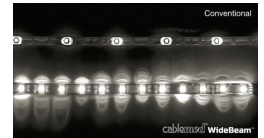

cablemod CableMod WideBeam Magnetic LED Strip White - 60cm / 30 LEDs

\$18.99

Product Images

Short Description

Introducing CableMod® WideBeam™ LED Strips - the ultimate PC lighting solution. CableMod brings the same care and attention to detail from our cables the world of LED lighting. We've rethought virtually every part of the LED strip - from the adhesive to the power connector, all the way to the LEDs themselves. In the end, CableMod WideBeam LED Strips represent a revolution in PC lighting, engineered for those who demand

the very best for their systems.

Description

Introducing CableMod® WideBeam™ LED Strips - the ultimate PC lighting solution. CableMod brings the same care and attention to detail from our cables the world of LED lighting. We've rethought virtually every part of the LED strip - from the adhesive to the power connector, all the way to the LEDs themselves. In the end, CableMod WideBeam LED Strips represent a revolution in PC lighting, engineered for those who demand the very best for their systems.

CableMod WideBeam LED Technology utilizes a unique transparent LED housing to deliver a much wider beam angle - over 50% greater than conventional LEDs. The result of this is a bright, vibrant, and more even lighting effect that is unmatched in the industry. Designed for cases made out of steel, the WideBeam Magnetic Series features multiple rare-earth magnets for a secure fit. Best of all, these LED strips can be easily repositioned or moved to alternate builds.

Easier to connect and more secure, CableMod WideBeam LED Strips come with a SATA power connector, perfect for today's power supplies that come with many more SATA connectors than the traditional 4 pin Molex. And for extra large cases, CableMod WideBeam LED Strips are fully chainable, which means you can connect multiple LED strips together for an extra-long lighting solution.