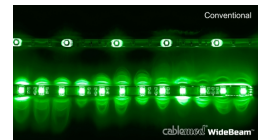

cablemod CableMod WideBeam Magnetic LED Strip Green - 30cm / 15 LEDs

Special Price
\$7.99 was
\$15.99

Product Images

Short Description

Introducing CableMod® WideBeam™ LED Strips - the ultimate PC lighting solution. CableMod brings the same care and attention to detail from our cables the world of LED lighting. We've rethought virtually every part of the LED strip - from the adhesive to the power connector, all the way to the LEDs themselves. In the end, CableMod WideBeam LED Strips represent a revolution in PC lighting, engineered for those who demand

the very best for their systems.

Description

Introducing CableMod® WideBeam™ LED Strips - the ultimate PC lighting solution. CableMod brings the same care and attention to detail from our cables the world of LED lighting. We've rethought virtually every part of the LED strip - from the adhesive to the power connector, all the way to the LEDs themselves. In the end, CableMod WideBeam LED Strips represent a revolution in PC lighting, engineered for those who demand the very best for their systems.

CableMod WideBeam LED Technology utilizes a unique transparent LED housing to deliver a much wider beam angle - over 50% greater than conventional LEDs. The result of this is a bright, vibrant, and more even lighting effect that is unmatched in the industry. Designed for cases made out of steel, the WideBeam Magnetic Series features multiple rare-earth magnets for a secure fit. Best of all, these LED strips can be easily repositioned or moved to alternate builds.

Easier to connect and more secure, CableMod WideBeam LED Strips come with a SATA power connector, perfect for today's power supplies that come with many more SATA connectors than the traditional 4 pin Molex. And for extra large cases, CableMod WideBeam LED Strips are fully chainable, which means you can connect multiple LED strips together for an extra-long lighting solution.