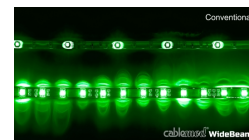

cablemod CableMod WideBeam Magnetic LED Strip Green - 60cm / 30 LEDs

Special Price
\$9.49 was
\$18.99

Product Images

Short Description

Introducing CableMod® WideBeam™ LED Strips - the ultimate PC lighting solution. CableMod brings the same care and attention to detail from our cables the world of LED lighting. We've rethought virtually every part of the LED strip - from the adhesive to the power connector, all the way to the LEDs themselves. In the end, CableMod WideBeam LED Strips represent a revolution in PC lighting, engineered for those who demand

the very best for their systems.

Description

Introducing CableMod® WideBeam™ LED Strips - the ultimate PC lighting solution. CableMod brings the same care and attention to detail from our cables the world of LED lighting. We've rethought virtually every part of the LED strip - from the adhesive to the power connector, all the way to the LEDs themselves. In the end, CableMod WideBeam LED Strips represent a revolution in PC lighting, engineered for those who demand the very best for their systems.

CableMod WideBeam LED Technology utilizes a unique transparent LED housing to deliver a much wider beam angle - over 50% greater than conventional LEDs. The result of this is a bright, vibrant, and more even lighting effect that is unmatched in the industry. Designed for cases made out of steel, the WideBeam Magnetic Series features multiple rare-earth magnets for a secure fit. Best of all, these LED strips can be easily repositioned or moved to alternate builds.

Easier to connect and more secure, CableMod WideBeam LED Strips come with a SATA power connector, perfect for today's power supplies that come with many more SATA connectors than the traditional 4 pin Molex. And for extra large cases, CableMod WideBeam LED Strips are fully chainable, which means you can connect multiple LED strips together for an extra-long lighting solution.