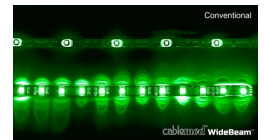

cablemod CableMod WideBeam Magnetic LED Strip Green - 60cm / 30 LEDs

Special Price
\$9.49 was
\$18.99

Product Images

Short Description

Introducing CableMod® WideBeam™ LED Strips - the ultimate PC lighting solution. CableMod brings the same care and attention to detail from our cables the world of LED lighting. We've rethought virtually every part of the LED strip - from the adhesive to the power connector, all the way to the LEDs themselves. In the end, CableMod WideBeam LED Strips represent a revolution in PC lighting, engineered for those who demand

the very best for their systems.

Description

Introducing CableMod® WideBeam™ LED Strips - the ultimate PC lighting solution. CableMod brings the same care and attention to detail from our cables the world of LED lighting. We've rethought virtually every part of the LED strip - from the adhesive to the power connector, all the way to the LEDs themselves. In the end, CableMod WideBeam LED Strips represent a revolution in PC lighting, engineered for those who demand the very best for their systems.

CableMod WideBeam LED Technology utilizes a unique transparent LED housing to deliver a much wider beam angle - over 50% greater than conventional LEDs. The result of this is a bright, vibrant, and more even lighting effect that is unmatched in the industry. Designed for cases made out of steel, the WideBeam Magnetic Series features multiple rare-earth magnets for a secure fit. Best of all, these LED strips can be easily repositioned or moved to alternate builds.

Easier to connect and more secure, CableMod WideBeam LED Strips come with a SATA power connector, perfect for today's power supplies that come with many more SATA connectors than the traditional 4 pin Molex. And for extra large cases, CableMod WideBeam LED Strips are fully chainable, which means you can connect multiple LED strips together for an extra-long lighting solution.