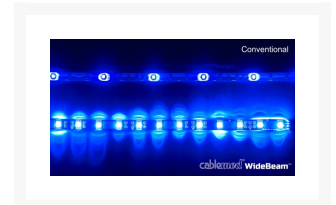

cablemod CableMod WideBeam
Foam Adhesive LED Strip
Blue - 30cm / 15 LEDs

Special Price
\$4.49 was
\$14.99

Product Images

Short Description

Introducing CableMod® WideBeam™ LED Strips - the ultimate PC lighting solution. CableMod brings the same care and attention to detail from our cables the world of LED lighting. We've rethought virtually every part of the LED strip - from the adhesive to the power connector, all the way to the LEDs themselves. In the end, CableMod WideBeam LED Strips represent a revolution in PC lighting, engineered for those who demand

the very best for their systems.

Description

Introducing CableMod® WideBeam™ LED Strips - the ultimate PC lighting solution. CableMod brings the same care and attention to detail from our cables the world of LED lighting. We've rethought virtually every part of the LED strip - from the adhesive to the power connector, all the way to the LEDs themselves. In the end, CableMod WideBeam LED Strips represent a revolution in PC lighting, engineered for those who demand the very best for their systems.

CableMod WideBeam LED Technology utilizes a unique transparent LED housing to deliver a much wider beam angle - over 50% greater than conventional LEDs. The result of this is a bright, vibrant, and more even lighting effect that is unmatched in the industry. For those with aluminum or non-magnetic cases, WideBeam Foam LED Strips feature a foam adhesive that is over 200% stronger than adhesive on typical LED strips, which means that these strips will stay right where you put them.