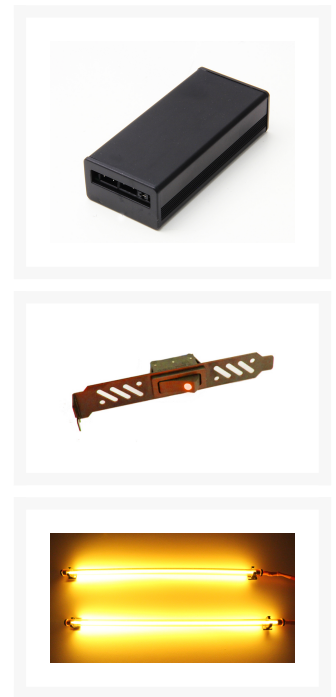

PPCS Luxury Single Braided Cold Cathode Kit V2 - Orange

\$39.95

Product Images

Short Description

We spared no expense to bring you the most gorgeous single braided light kit on the market...the Performance-PC's Luxury Single Braid Cathode Kit! For those that know how to sleeve and have the tools to do this we applaud you! For the many out there that do not have the skills, the tools or the time and want the finest cathode kit they can put in their case...this one is for you! These kits are professionally sleeved in house and take over one hour of labor to complete

Description

We spared no expense to bring you the most gorgeous single braided light kit on the market...the *Performance-PC's Luxury Single Braid Cathode Kit!*

For those that know how to sleeve and have the tools to do this we applaud you! For the many out there that do not have the skills, the tools or the time and want the finest cathode kit they can put in their case...this one is for you! These kits are professionally sleeved in house and take over one hour of labor to complete. So this is not a quick cheap product. We meticulously sleeve every part of the inverter cable harness and both bulbs and complete the kit with your choice of 2-port or 4-port Monsoon CCFL Inverter and then a ModMyToys Premium Vented Black PCI Bracket with LED Rocker Switch to match your cathode color. It all flows and you can be assured it has that professional look to wow your friends and family! Your PSU cables are single braided so why forget your cathode kits? Light up your world in style!