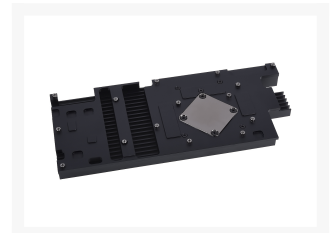

Alphacool NexXxoS GPX - Nvidia Geforce GTX 970 M14 - incl. backplate - black

Special Price
$9.99 was
$106.95

Product Images