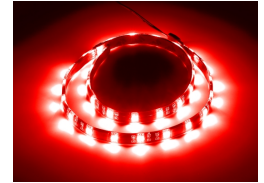

cablemod CableMod WideBeam
Magnetic LED Strip RGB -
60cm / 30 LEDs

Special Price
\$14.24 was
\$18.99

Product Images

Short Description

Introducing CableMod® WideBeam™ LED Strips - the ultimate PC lighting solution. CableMod brings the same care and attention to detail from our cables the world of LED lighting. We've rethought virtually every part of the LED strip - from the adhesive to the power connector, all the way to the LEDs themselves. In the end, CableMod WideBeam LED Strips represent a revolution in PC lighting, engineered for those who demand the very best for their systems.

Description

Introducing CableMod® WideBeam™ LED Strips - the ultimate PC lighting solution. CableMod brings the same care and attention to detail from our cables the world of LED lighting. We've rethought virtually every part of the LED strip - from the adhesive to the power connector, all the way to the LEDs themselves. In the end, CableMod WideBeam LED Strips represent a revolution in PC lighting, engineered for those who demand the very best for their systems.

CableMod WideBeam LED Technology utilizes a unique transparent LED housing to deliver a much wider beam angle - over 50% greater than conventional LEDs. The result of this is a bright, vibrant, and more even lighting effect that is unmatched in the industry. Designed for cases made out of steel, the WideBeam Magnetic Series features multiple rare-earth magnets for a secure fit. Best of all, these LED strips can be easily repositioned or moved to alternate builds.

Since customization is the name of the game, CableMod WideBeam RGB LED Strips can be configured to display a wide variety of colors when used in conjunction with the CableMod RGB LED Kit. These RGB LED Strips can also be used along side ASUS® Motherboards with compatible RGB headers. And for extra large cases, CableMod WideBeam LED Strips are fully chainable, which means you can connect multiple LED strips together for an extra-long lighting solution.