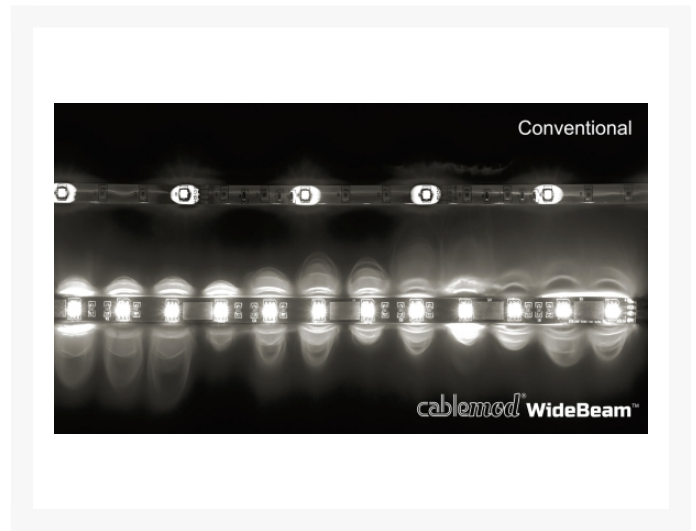

cablemod CableMod WideBeam
Magnetic LED Strip RGB -
60cm / 30 LEDs

Special Price
\$14.24 was
\$18.99

Product Images

Short Description

Introducing CableMod® WideBeam™ LED Strips - the ultimate PC lighting solution. CableMod brings the same care and attention to detail from our cables the world of LED lighting. We've rethought virtually every part of the LED strip - from the adhesive to the power connector, all the way to the LEDs themselves. In the end, CableMod WideBeam LED Strips represent a revolution in PC lighting, engineered for those who demand the very best for their systems.

Description

Introducing CableMod® WideBeam™ LED Strips - the ultimate PC lighting solution. CableMod brings the same care and attention to detail from our cables the world of LED lighting. We've rethought virtually every part of the LED strip - from the adhesive to the power connector, all the way to the LEDs themselves. In the end, CableMod WideBeam LED Strips represent a revolution in PC lighting, engineered for those who demand the very best for their systems.

CableMod WideBeam LED Technology utilizes a unique transparent LED housing to deliver a much wider beam angle - over 50% greater than conventional LEDs. The result of this is a bright, vibrant, and more even lighting effect that is unmatched in the industry. Designed for cases made out of steel, the WideBeam Magnetic Series features multiple rare-earth magnets for a secure fit. Best of all, these LED strips can be easily repositioned or moved to alternate builds.

Since customization is the name of the game, CableMod WideBeam RGB LED Strips can be configured to display a wide variety of colors when used in conjunction with the CableMod RGB LED Kit. These RGB LED Strips can also be used along side ASUS® Motherboards with compatible RGB headers. And for extra large cases, CableMod WideBeam LED Strips are fully chainable, which means you can connect multiple LED strips together for an extra-long lighting solution.