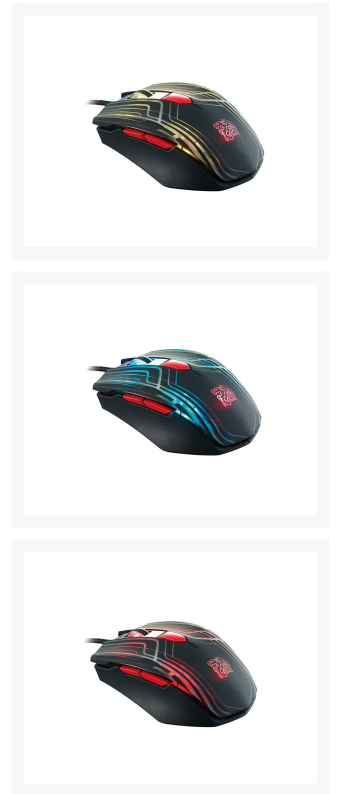

# Thermaltake eSPORTS Talon Multi-Colored USB Optical Gaming Mouse

\$19.99

## Short Description

---

The TALON gaming mouse features an AVAGO 3050 optical sensor, with up to 3000 DPI, and a unique 6 color cycling effect lighting system. It offers good stability and accuracy via great tracking precision and a high max speed. The TALON has an ergonomic, ambidextrous shape, making it great for both left and right handed users.

## Description

---

The TALON gaming mouse features an AVAGO 3050 optical sensor, with up to 3000 DPI, and a unique 6 color cycling effect lighting system. It offers good stability and accuracy via great tracking precision and a high max speed. The TALON has an ergonomic, ambidextrous shape, making it great for both left and right handed users.