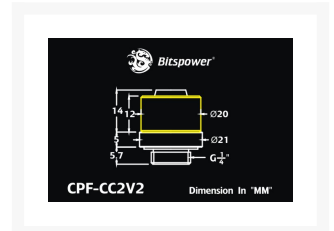

Bitspower G1/4" Deluxe White Compression Fitting CC2 Ultimate For ID 3/8" OD 1/2" Tube

\$15.95

Product Images

Features

0

Specifications

0

Additional Information

Brand	Bitspower
SKU	BP-DWCPF-CC2U
Weight	0.1000
Special Order	No
Fitting Type	Compression
Fitting Size	3/8" x 1/2"
Fitting Angle	Straight
Fitting Finish	White
Vendor SKU/EAN	4712914772220