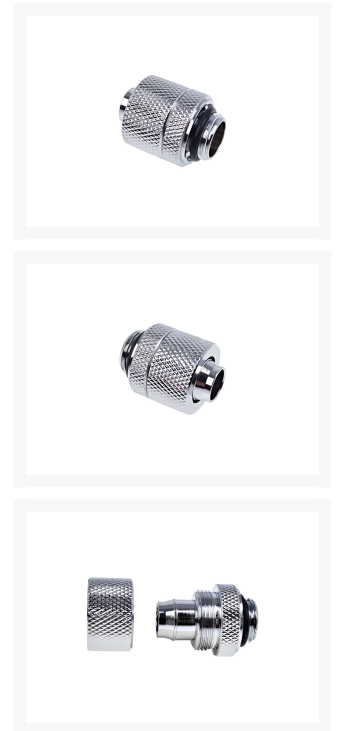

Alphacool Eiszapfen 13/10mm compression fitting G1/4 - chrome sixpack

\$39.75

Product Images

Description

Alphacool's Eiszapfen Connector Series is the high-end execution of these tried-and-true connectors!

is. Components are available in brilliant chrome or a deep, matte black, which will fit excellently into any system.

A special procedure binds the outer coating firmly to the surface, improving the longevity of the intense colour and preventing any chipping or peeling of the coating. Every connector now has the Alphacool logo, which along with their distinctive shape makes them unmistakable!

The connecting nut's slanted corners allow the O-ring to be pressed firmly against the HardTube, ensuring it sits even more securely than before. This allows for greater safety in transport.

Anyone looking for colourful options has them: the O-rings in the shipment come in three colours. With the available UV-light option, these will even light up in the corresponding colour.

Features

0

Specifications

1. Side:	13/10mm (ID 3/8" OD 1/2")
2. Side:	G1/4" outer thread
Color:	silver nickel
Compatibility:	Soft tubing (PVC, Silikon, Neoprene)
Dimensions (L x B x H):	20 x 27 x 27mm
Manufacturer:	Alphacool
Material:	Brass
Rotatable:	No
Specification:	Shape: straight
Thread length:	5mm