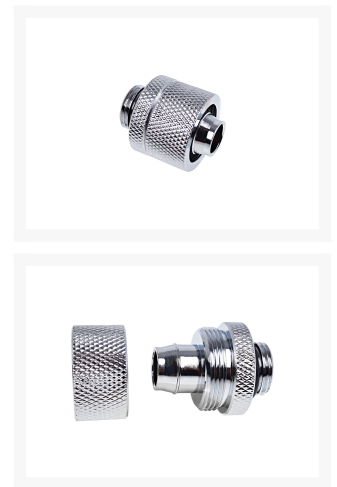

Alphacool Eiszapfen 16/10mm compression fitting G1/4 - chrome

$7.00

Product Images

Description

Alphacool's Eiszapfen Connector Series is the high-end execution of these tried-and-true connectors!

Every requirement you could have of a connector is met with this series: highflow, form, processing and