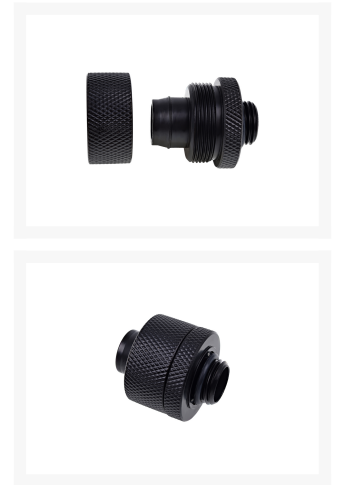

Alphacool Eiszapfen 19/13mm compression fitting G1/4 - deep black

$10.25

Product Images

Description

Alphacool's Eiszapfen Connector Series is the high-end execution of these tried-and-true connectors!

Every requirement you could have of a connector is met with this series: highflow, form, processing and colour. A refusal to compromise in development and production has made the Eiszapfen series into what it is. Components are available in brilliant chrome or a deep, matte black, which will fit excellently into any system.