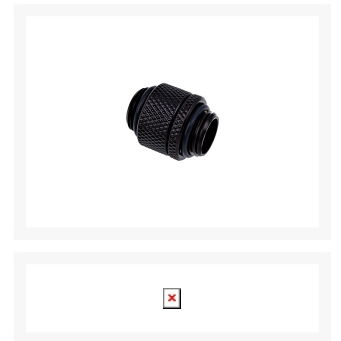

Alphacool Eiszapfen double nipple rotatable G1/4 outer thread to G1/4 outer thread - deep black

\$4.85

Product Images

Description

Alphacool's Eiszapfen Connector Series is the high-end execution of these tried-and-true connectors! Every requirement you could have of a connector is met with this series: highflow, form, processing and

colour. A refusal to compromise in development and production has made the Eiszapfen series into what it is. Components are available in brilliant chrome or a deep, matte black, which will fit excellently into any system.

1. Side:	G1/4" outer thread
2. Side:	G1/4" outer thread
Color:	black mat
Compatibility:	Soft tubing (PVC, Silikon, Neoprene)
Dimensions (L x B x H):	22 x 18 x 18mm
Manufacturer:	Alphacool
Material:	Brass
Rotatable:	Yes (360°)
Specification:	Shape: straight
Thread length:	5mm

Technical Specifications:

- Material: Brass
- Colour: Deep Black

Dimensions:

- Length: 22mm
- Diameter: 18mm

Scope of Delivery:

- 1x Alphacool Eiszapfen double nippel rotatable G1/4 outer thread to G1/4 outer thread - deep black