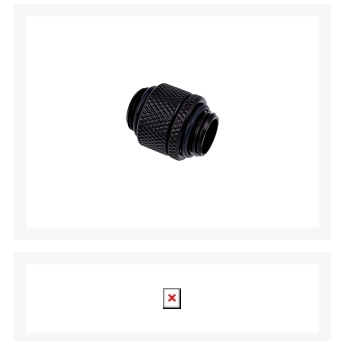

Alphacool Eiszapfen double nipple rotatable G1/4 outer thread to G1/4 outer thread - deep black

\$4.85

Product Images

Description

Alphacool's Eiszapfen Connector Series is the high-end execution of these tried-and-true connectors! Every requirement you could have of a connector is met with this series: highflow, form, processing and

colour. A refusal to compromise in development and production has made the Eiszapfen series into what it is. Components are available in brilliant chrome or a deep, matte black, which will fit excellently into any system.

1. Side:	G1/4" outer thread
2. Side:	G1/4" outer thread
Color:	black mat
Compatibility:	Soft tubing (PVC, Silikon, Neoprene)
Dimensions (L x B x H):	22 x 18 x 18mm
Manufacturer:	Alphacool
Material:	Brass
Rotatable:	Yes (360°)
Specification:	Shape: straight
Thread length:	5mm

Technical Specifications:

- Material: Brass
- Colour: Deep Black

Dimensions:

- Length: 22mm
- Diameter: 18mm

Scope of Delivery:

- 1x Alphacool Eiszapfen double nippel rotatable G1/4 outer thread to G1/4 outer thread - deep black