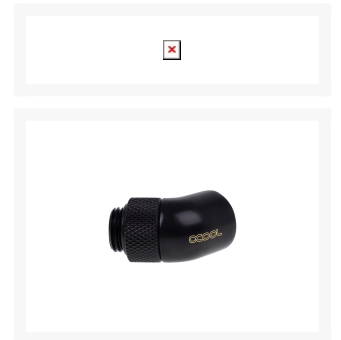

Alphacool Eiszapfen angled adaptor 45° rotatable G1/4 outer thread to G1/4 inner thread - deep black

\$11.50

Product Images

Description

Alphacool's Eiszapfen Connector Series is the high-end execution of these tried-and-true connectors!

Every requirement you could have of a connector is met with this series: highflow, form, processing and colour. A refusal to compromise in development and production has made the Eiszapfen series into what it is. Components are available in brilliant chrome or a deep, matte black, which will fit excellently into any system.

1. Side:	G1/4" outer thread
2. Side:	G1/4" inner thread
Color:	black mat
Compatibility:	Soft tubing (PVC, Silikon, Neoprene)
Dimensions (L x B x H):	35 x 18,5 x 18,5mm
Manufacturer:	Alphacool
Material:	Brass
Rotatable:	Yes (360°)
Specification:	Shape: 45° angled
Thread length:	5mm

Technical Specifications:

- Material: Brass
- Colour: Deep Black

Dimensions:

- Length: 35mm
- Diameter: 18,5mm

Scope of Delivery:

- 1x Alphacool Eiszapfen angled adaptor 45° rotatable G1/4 outer thread to G1/4 inner thread - deep black