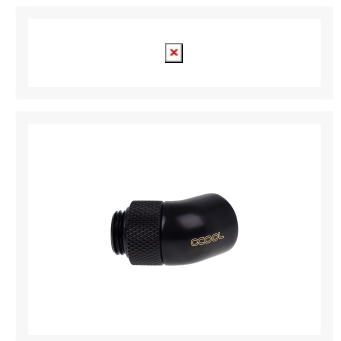

Alphacool Eiszapfen angled adaptor 45° rotatable G1/4 outer thread to G1/4 inner thread - deep black

\$11.50

Product Images

Description

Alphacool's Eiszapfen Connector Series is the high-end execution of these tried-and-true connectors!

Every requirement you could have of a connector is met with this series: highflow, form, processing and colour. A refusal to compromise in development and production has made the Eiszapfen series into what it is. Components are available in brilliant chrome or a deep, matte black, which will fit excellently into any system.

1. Side:	G1/4" outer thread
2. Side:	G1/4" inner thread
Color:	black mat
Compatibility:	Soft tubing (PVC, Silikon, Neoprene)
Dimensions (L x B x H):	35 x 18,5 x 18,5mm
Manufacturer:	Alphacool
Material:	Brass
Rotatable:	Yes (360°)
Specification:	Shape: 45° angled
Thread length:	5mm

Technical Specifications:

- Material: Brass
- Colour: Deep Black

Dimensions:

- Length: 35mm
- Diameter: 18,5mm

Scope of Delivery:

- 1x Alphacool Eiszapfen angled adaptor 45° rotatable G1/4 outer thread to G1/4 inner thread - deep black