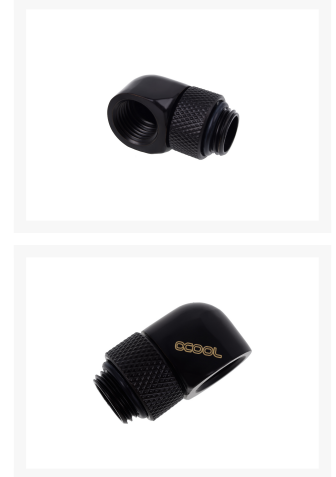

Alphacool Eiszapfen L-connector Rotatable G1/4 Outer Thread to G1/4 Inner Thread - Deep Black

\$8.99

Product Images

Description

Alphacool's Eiszapfen Connector Series is the high-end execution of these tried-and-true connectors! Every requirement you could have of a connector is met with this series: highflow, form, processing and

colour. A refusal to compromise in development and production has made the Eiszapfen series into what it is. Components are available in brilliant chrome or a deep, matte black, which will fit excellently into any system.

1. Side:	G1/4" inner thread
2. Side:	G1/4" outer thread
Color:	black mat
Compatibility:	Soft tubing (PVC, Silikon, Neoprene)
Dimensions (L x B x H):	32 x 18 x 18mm
Manufacturer:	Alphacool
Material:	Brass
Rotatable:	Yes (360°)
Specification:	Shape: 90° angled
Thread length:	5mm

Technical Specifications:

- Material: Brass
- Colour: Deep Black

Dimensions:

- Length: 32mm
- Width: 18mm
- Hight: 18mm

Scope of Delivery:

- 1x Alphacool Eiszapfen L-connector rotatable G1/4 outer thread to G1/4 inner thread - deep black