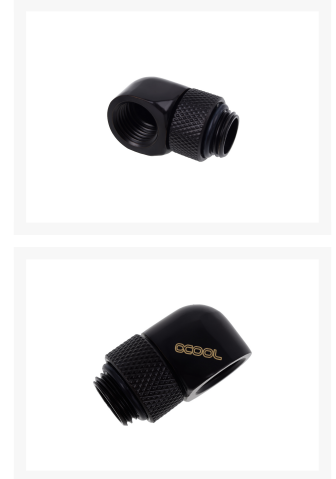

Alphacool Eiszapfen L-connector Rotatable G1/4 Outer Thread to G1/4 Inner Thread - Deep Black

$7.22

Product Images

Description

Alphacool's Eiszapfen Connector Series is the high-end execution of these tried-and-true connectors! Every requirement you could have of a connector is met with this series: highflow, form, processing and