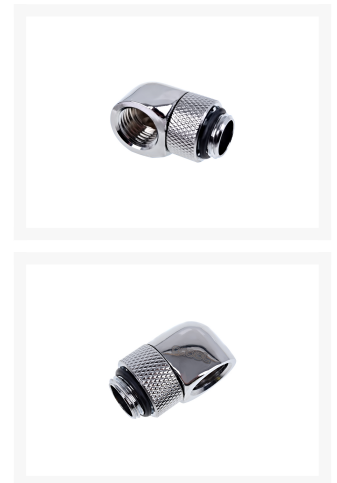

Alphacool Eiszapfen L-connector rotatable G1/4 outer thread to G1/4 inner thread - chrome

\$8.99

Product Images

Description

Alphacool's Eiszapfen Connector Series is the high-end execution of these tried-and-true connectors!

Every requirement you could have of a connector is met with this series: highflow, form, processing and colour. A refusal to compromise in development and production has made the Eiszapfen series into what it is. Components are available in brilliant chrome or a deep, matte black, which will fit excellently into any system.

1. Side:	G1/4" outer thread
2. Side:	G1/4" inner thread
Color:	silver nickel
Compatibility:	Soft tubing (PVC, Silikon, Neoprene)
Dimensions (L x B x H):	32 x 18 x 18mm
Manufacturer:	Alphacool
Material:	Brass
Rotatable:	Yes (360°)
Specification:	Shape: 90° angled
Thread length:	5mm

Technical Specifications:

- Material: Brass
- Colour: Chrome

Dimensions:

- Length: 32mm
- Width: 18mm
- Hight: 18mm

Scope of Delivery:

- 1x Alphacool Eiszapfen L-connector rotatable G1/4 outer thread to G1/4 inner thread - chrome