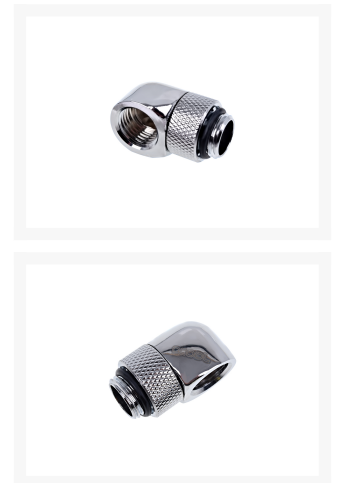

Alphacool Eiszapfen L-connector rotatable G1/4 outer thread to G1/4 inner thread - chrome

\$8.99

Product Images

Description

Alphacool's Eiszapfen Connector Series is the high-end execution of these tried-and-true connectors!

Every requirement you could have of a connector is met with this series: highflow, form, processing and colour. A refusal to compromise in development and production has made the Eiszapfen series into what it is. Components are available in brilliant chrome or a deep, matte black, which will fit excellently into any system.

1. Side:	G1/4" outer thread
2. Side:	G1/4" inner thread
Color:	silver nickel
Compatibility:	Soft tubing (PVC, Silikon, Neoprene)
Dimensions (L x B x H):	32 x 18 x 18mm
Manufacturer:	Alphacool
Material:	Brass
Rotatable:	Yes (360°)
Specification:	Shape: 90° angled
Thread length:	5mm

Technical Specifications:

- Material: Brass
- Colour: Chrome

Dimensions:

- Length: 32mm
- Width: 18mm
- Hight: 18mm

Scope of Delivery:

- 1x Alphacool Eiszapfen L-connector rotatable G1/4 outer thread to G1/4 inner thread - chrome