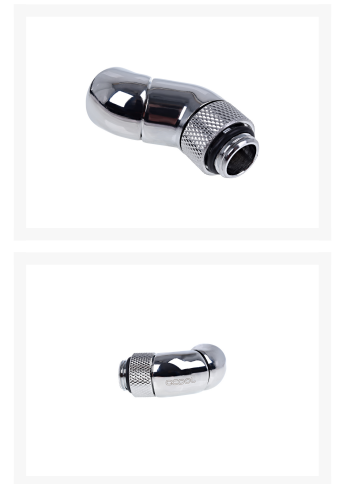

Alphacool Eiszapfen angled adaptor double-45° rotatable G1/4 outer thread to G1/4 inner thread - chrome

\$13.75

Product Images

Description

Alphacool's Eiszapfen Connector Series is the high-end execution of these tried-and-true connectors! Every requirement you could have of a connector is met with this series: highflow, form, processing and

colour. A refusal to compromise in development and production has made the Eiszapfen series into what it is. Components are available in brilliant chrome or a deep, matte black, which will fit excellently into any system.

1. Side:	G1/4" outer thread
2. Side:	G1/4" inner thread
Color:	silver nickel
Compatibility:	Soft tubing (PVC, Silikon, Neoprene)
Dimensions (L x B x H):	41,5 x 18,5 x 18,5mm
Manufacturer:	Alphacool
Material:	Brass
Rotatable:	Yes (360°)
Specification:	Shape: 2x 45° angled
Thread length:	5mm

Technical Specifications:

- Material: Brass
- Colour: Chrome

Dimensions:

- Length: 41,5mm
- Diameter: 18,5mm

Scope of Delivery:

- 1x Alphacool Eiszapfen angled adaptor double-45° rotatable G1/4 outer thread to G1/4 inner thread - chrome