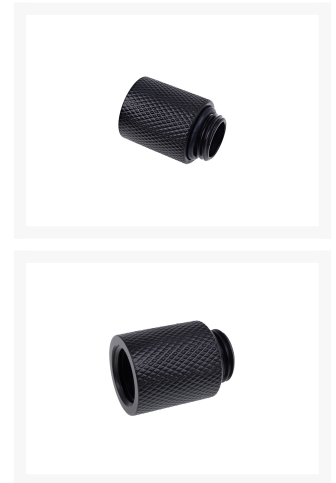

Alphacool Eiszapfen extension 20mm G1/4 outer thread to G1/4 inner thread - deep black

\$5.10

Product Images

Description

Alphacool's Eiszapfen Connector Series is the high-end execution of these tried-and-true connectors! Every requirement you could have of a connector is met with this series: highflow, form, processing and

colour. A refusal to compromise in development and production has made the Eiszapfen series into what it is. Components are available in brilliant chrome or a deep, matte black, which will fit excellently into any system.

| | |
|-------------------------|--------------------------------------|
| 1. Side: | G1/4" outer thread |
| 2. Side: | G1/4" inner thread |
| Color: | black mat |
| Compatibility: | Soft tubing (PVC, Silikon, Neoprene) |
| Dimensions (L x B x H): | 20 x 18 x 18mm |
| Manufacturer: | Alphacool |
| Material: | Brass |
| Rotatable: | No |
| Specification: | Shape: straight |
| Thread length: | 5mm |

Technical Specifications:

- Material: Brass
- Colour: Deep Black

Dimensions:

- Length: 20mm
- Diameter: 18mm

Scope of Delivery:

- 1x Alphacool Eiszapfen extension 20mm G1/4 outer thread to G1/4 inner thread - deep black