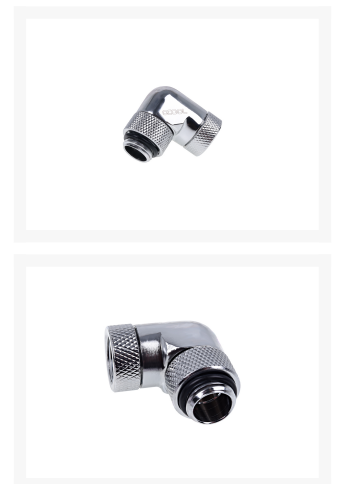

Alphacool Eiszapfen angled adaptor 90° rotatable G1/4 outer thread to G1/4 inner thread - chrome

$11.50

Product Images

Description

Alphacool's Eiszapfen Connector Series is the high-end execution of these tried-and-true connectors! Every requirement you could have of a connector is met with this series: highflow, form, processing and