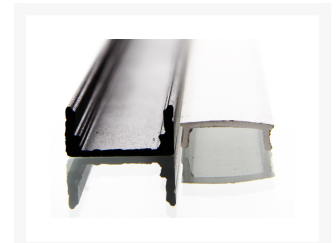

# HUAKE 0.5M Super Slim Recessed Aluminum LED Profile without Flange Using for Strip within 12mm Black- Frosted Lens

\$9.95

## Short Description

The aluminum bar is a customized led strip enclosure. There are 3 types of covers available: clear/frosted/Opal

Matte. Power line can be connected through bottom or two ends of aluminum bar, make the seamless connection between bars. Various accessories available, easy for installing. We have 2 kinds standard length 1M and 2M available and customized length according to the requirements

## Description

---

The aluminum bar is a customized LED strip enclosure. There are 3 types of covers available: clear/frosted/Opal Matte. Power line can be connected through bottom or two ends of aluminum bar, make the seamless connection between bars. Various accessories available, easy for installing. We have 2 kinds standard length 1M and 2M available and customized length according to the requirements

## Features

---

- Made for LED strip
- Length 1M/2M/3M
- PC cover Available: Milky/frosted/clear
- End caps: 2 pcs
- Clips: 2 pcs of clips
- Anodized aluminum surface with modern design