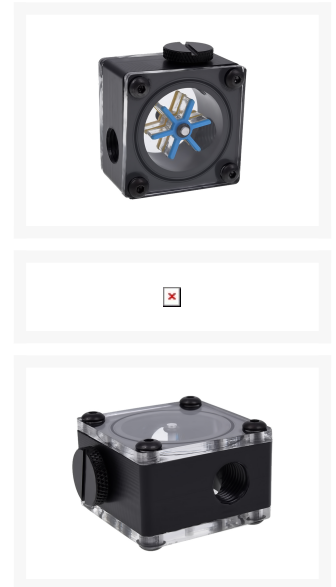

Alphacool Eisfluegel G1/4 square - acetal

\$18.52

Product Images

Short Description

Water cooling in a computer always serves as a visual upgrade. Neatly arranged hosing or HardTubes make for an impressive sight. With the Alphacool "Eisflügel", you can add in an extra eye-catcher. The silent revolution of the fan wheel will always show the direction of the flow.

revolution of the fan wheel will always show the direction of the flow.

The combination of acetal and plexiglass is a winning combination which fits seamlessly into any system. Besides the two ¼" screw threads necessary for the water flow, Alphacool "Eisflügel" also has another screw thread on the upper side which can be used for many purposes: illumination, fill port, drain port, or as an angled piece - functionality is still guaranteed even if the upper thread is used as an outlet.

The fan with six blades inside is also made of plexiglass and the outer sides are marked in two different colours, blue and yellow. The side with the greater contrast can be chosen depending on the colour of the fluid.

Specifications

Technical Specifications:

- Materials: acetal, plexiglass
- Colours: black, transparent, yellow, blue
- Dimensions (LxWxH): 44.5 x 32.1 x 48.4 mm
- Screw threads: 3x G1/4"

Scope of Delivery: